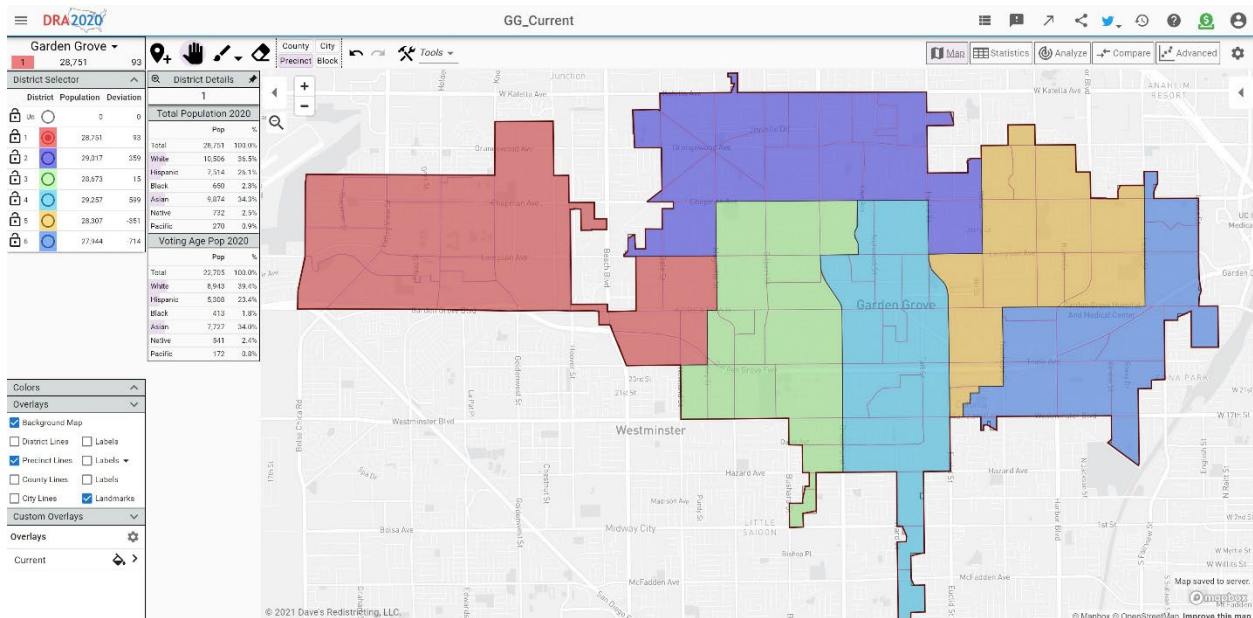

City of Garden Grove Online Mapping Tool Guide

Welcome to the Online Mapping Tool Guide for the City of Garden Grove. The City is using [Dave's Redistricting](#) (DRA 2020) as it's online mapping tool, a free, user-friendly mapping tool to draw new City of Garden Grove City Council Districts. Additional Documentation from DRA 2020 is available after the Getting Started/Introduction Guide.

Getting Started/Introduction Guide

1) Find the Online Mapping Tool on the City of Garden Grove's Redistricting Page.
2) Click on one of the blue buttons labeled [Start with a Blank plan](#) or [Start with the Current Districts](#) to go to the Online Mapping Tool.

3)

Main Page

4) Go to the Top Right of the Page to **Sign Up** or **Log In**.