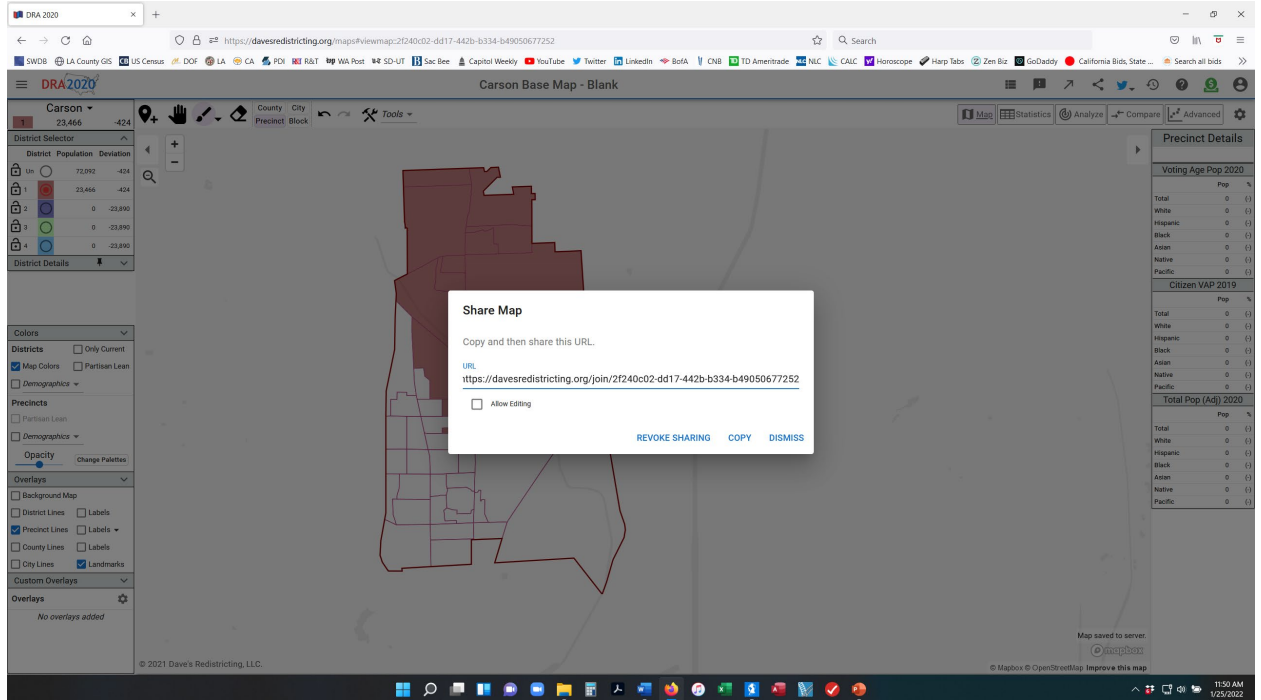

Statistics Page

10) You can also look at the statistics of the districts you created by clicking on the Statistics page in the top right corner.

Copy of GG_Blank

Map Statistics Analyze Compare Advanced

ID	Population		Shapes		Demographics (VAP)							DOWNLOAD	
	Total	+/-			Total	White	Minority	Hispanic	Black	Asian	Native		Pacific
Un	162,267				128,305	15.73%	84.27%	35.03%	1.46%	46.91%	2.26%	0.79%	
1	9,682	-66.22%			7,675	60.90%	39.10%	17.50%	1.59%	17.99%	2.81%	0.69%	
2	0	100.00%			0	0.00%	0.00%	0.00%	0.00%	0.00%	0.00%	0.00%	
3	0	100.00%			0	0.00%	0.00%	0.00%	0.00%	0.00%	0.00%	0.00%	
4	0	100.00%			0	0.00%	0.00%	0.00%	0.00%	0.00%	0.00%	0.00%	
5	0	100.00%			0	0.00%	0.00%	0.00%	0.00%	0.00%	0.00%	0.00%	
6	0	100.00%			0	0.00%	0.00%	0.00%	0.00%	0.00%	0.00%	0.00%	
	28,656	0.00%			22,663	18.28%	81.72%	34.04%	1.47%	45.28%	2.29%	0.79%	

Notes

- Several precincts are unassigned including: 060590761032, 060590761033, 060590761034, 060590880011, 060590880012, 060590880013, 060590880021, 060590880022, 060590880023, and 060590881052.
- Districts 2, 3, 4, 5, and 6 are empty.

Submitting Your Map to the City of Garden Grove

Sharing Your Map

11) There are two ways to submit your map to the City of Garden Grove after you finished. The first way is to use the Share Map button on the top left corner to copy the website URL and email the map website to cityclerk@ggcity.org