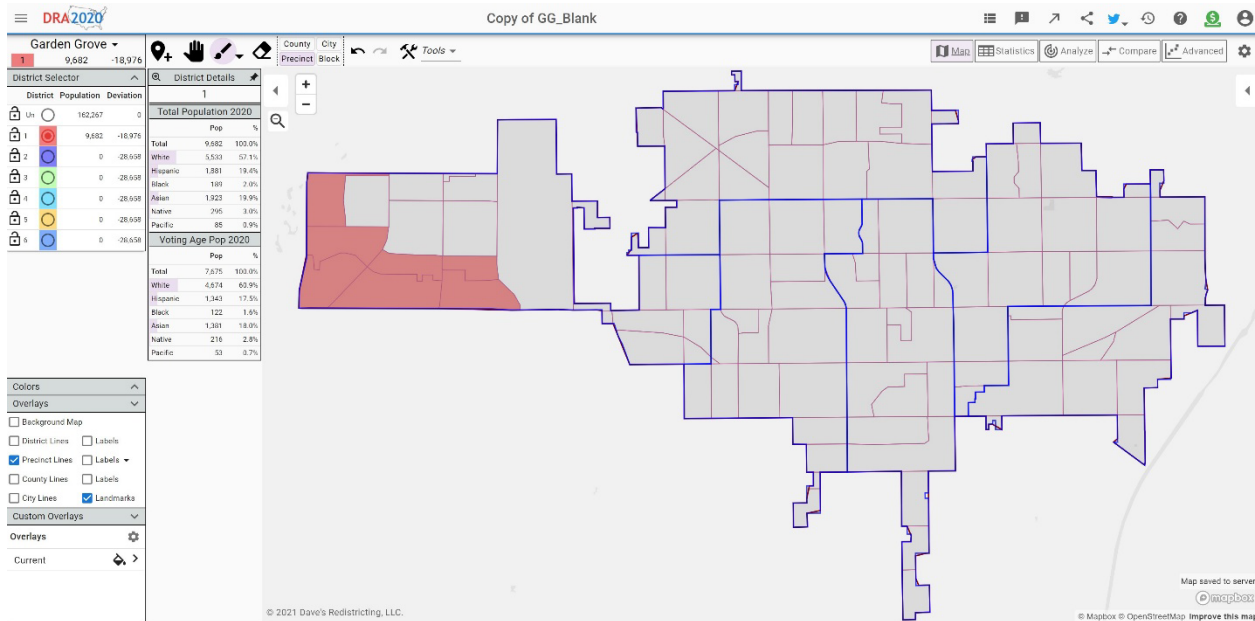

Voting Age Pop 2020		
	Pop	%
Total	22,705	100.0%
White	8,943	39.4%
Hispanic	5,308	23.4%
Black	413	1.8%
Asian	7,727	34.0%
Native	511	2.4%
Pacific	173	0.8%

Find Map under My Maps

- 8) Once you've made a duplicate/copy of the Map, you can access the new map under Maps => My Maps button in the top right corner. Click on the Copy to begin drawing your districts.

Creating Districts

- 9) Now you are ready to begin drawing your maps! Use the paint brush tool to select geography to add as part of a district. You can switch districts on the left side of the screen using your pointer to select a different circle in the district list box. The eraser tool is available to remove geography from a district as well.