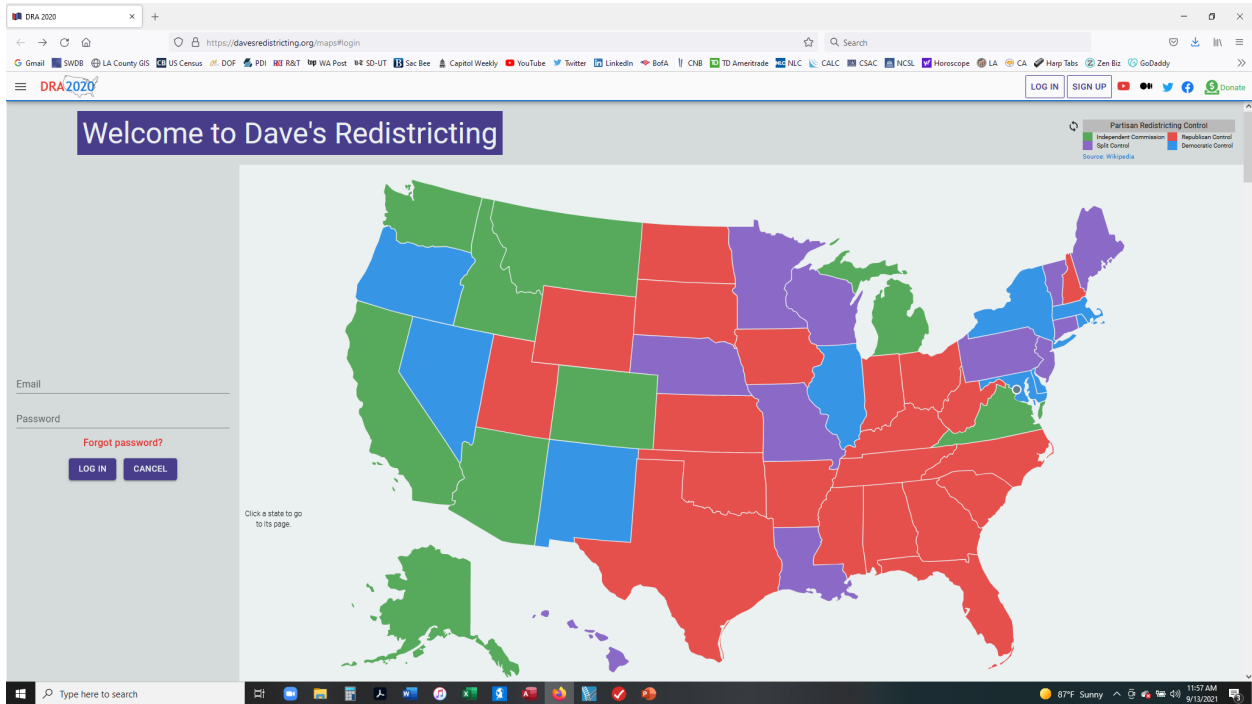

City of Garden Grove Online Mapping Tool Guide

Welcome to the Online Mapping Tool Guide for the City of Garden Grove. The City is using [Dave's Redistricting](#) (DRA 2020) as it's online mapping tool, a free, user-friendly mapping tool to draw new City of Garden Grove City Council Districts. Additional Documentation from DRA 2020 is available after the Getting Started/Introduction Guide.

Getting Started/Introduction Guide

- 1) Find the Online Mapping Tool on the City of Garden Grove's Redistricting Page.
- 2) Click on one of the blue buttons labeled [Start with a Blank plan](#) or [Start with the Current Districts](#) to go to the Online Mapping Tool.

LogIn Page

6) Once you've logged in, you'll be brought to the page your originally selected. The example below is the City of Garden Grove Current Plan.

Duplicate the City of Garden Grove Blank map or City of Garden Grove Current Map

The screenshot shows the DRA2020 software interface. The main map area displays a map of Garden Grove with various colored regions. A 'Share Map' dialog box is open in the center, containing the following text: