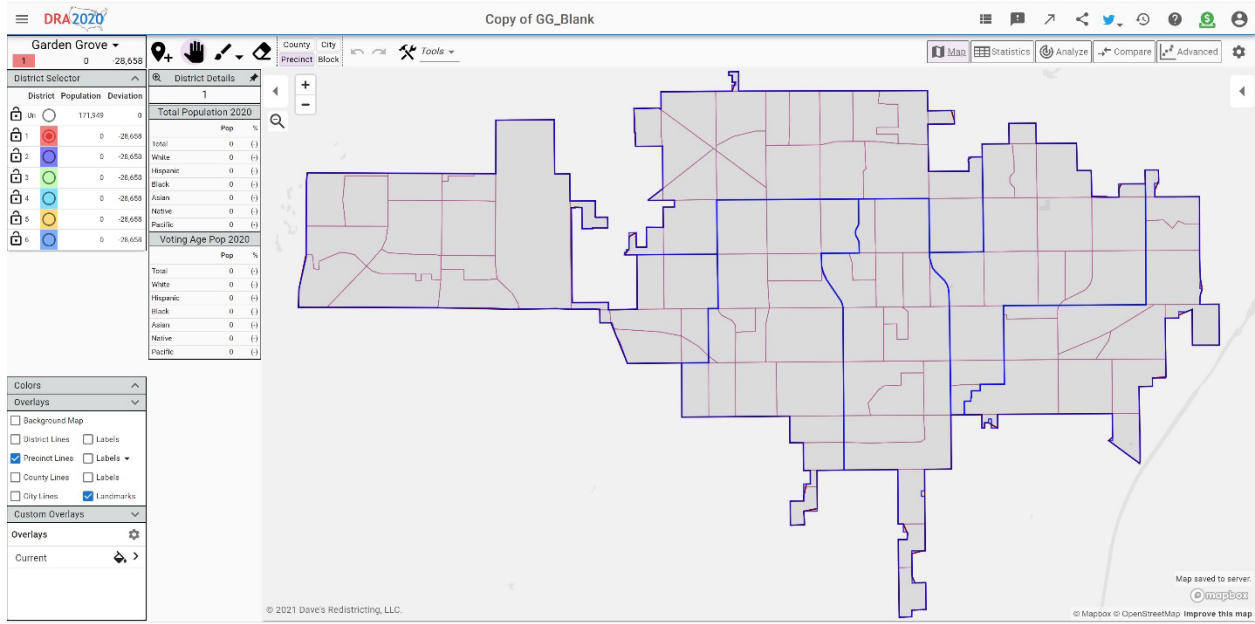

Voting Age Pop 2020		
	Pop	%
Total	22,705	100.0%
White	8,943	39.4%
Hispanic	5,308	23.4%
Black	413	1.8%
Asian	7,727	34.0%
Native	511	2.4%
Pacific	173	0.8%

Find Map under My Maps

- 8) Once you've made a duplicate/copy of the Map, you can access the new map under Maps => My Maps button in the top right corner. Click on the Copy to begin drawing your districts.

Creating Districts

- 9) Now you are ready to begin drawing your maps! Use the paint brush tool to select geography to add as part of a district. You can switch districts on the left side of the screen using your pointer to select a different circle in the district list box. The eraser tool is available to remove geography from a district as well.