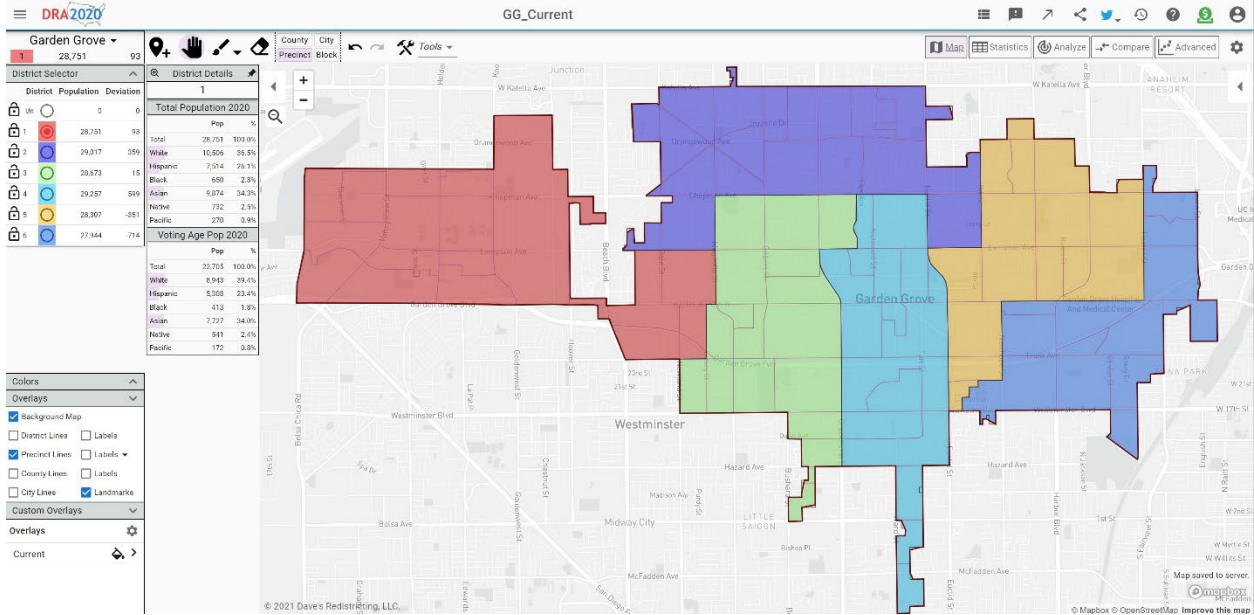

Getting Started/Introduction Guide

- 1) Find the Online Mapping Tool on the City of Garden Grove's Redistricting Page.
- 2) Click on one of the blue buttons labeled [Start with a Blank plan](#) or [Start with the Current Districts](#) to go to the Online Mapping Tool.

LogIn Page

6) Once you've logged in, you'll be brought to the page your originally selected. The example below is the City of Garden Grove Current Plan.

Duplicate the City of Garden Grove Blank map or City of Garden Grove Current Map

- 7) In order to begin creating your own map, you first need to duplicate the existing map using the paint brush tool in the top left corner. Once you select the duplicate map button, press Yes to make a copy for your use.

The screenshot shows the DRA2020 software interface. The main map area displays a map of Garden Grove with various colored regions. A 'Share Map' dialog box is open in the center, containing the following text: