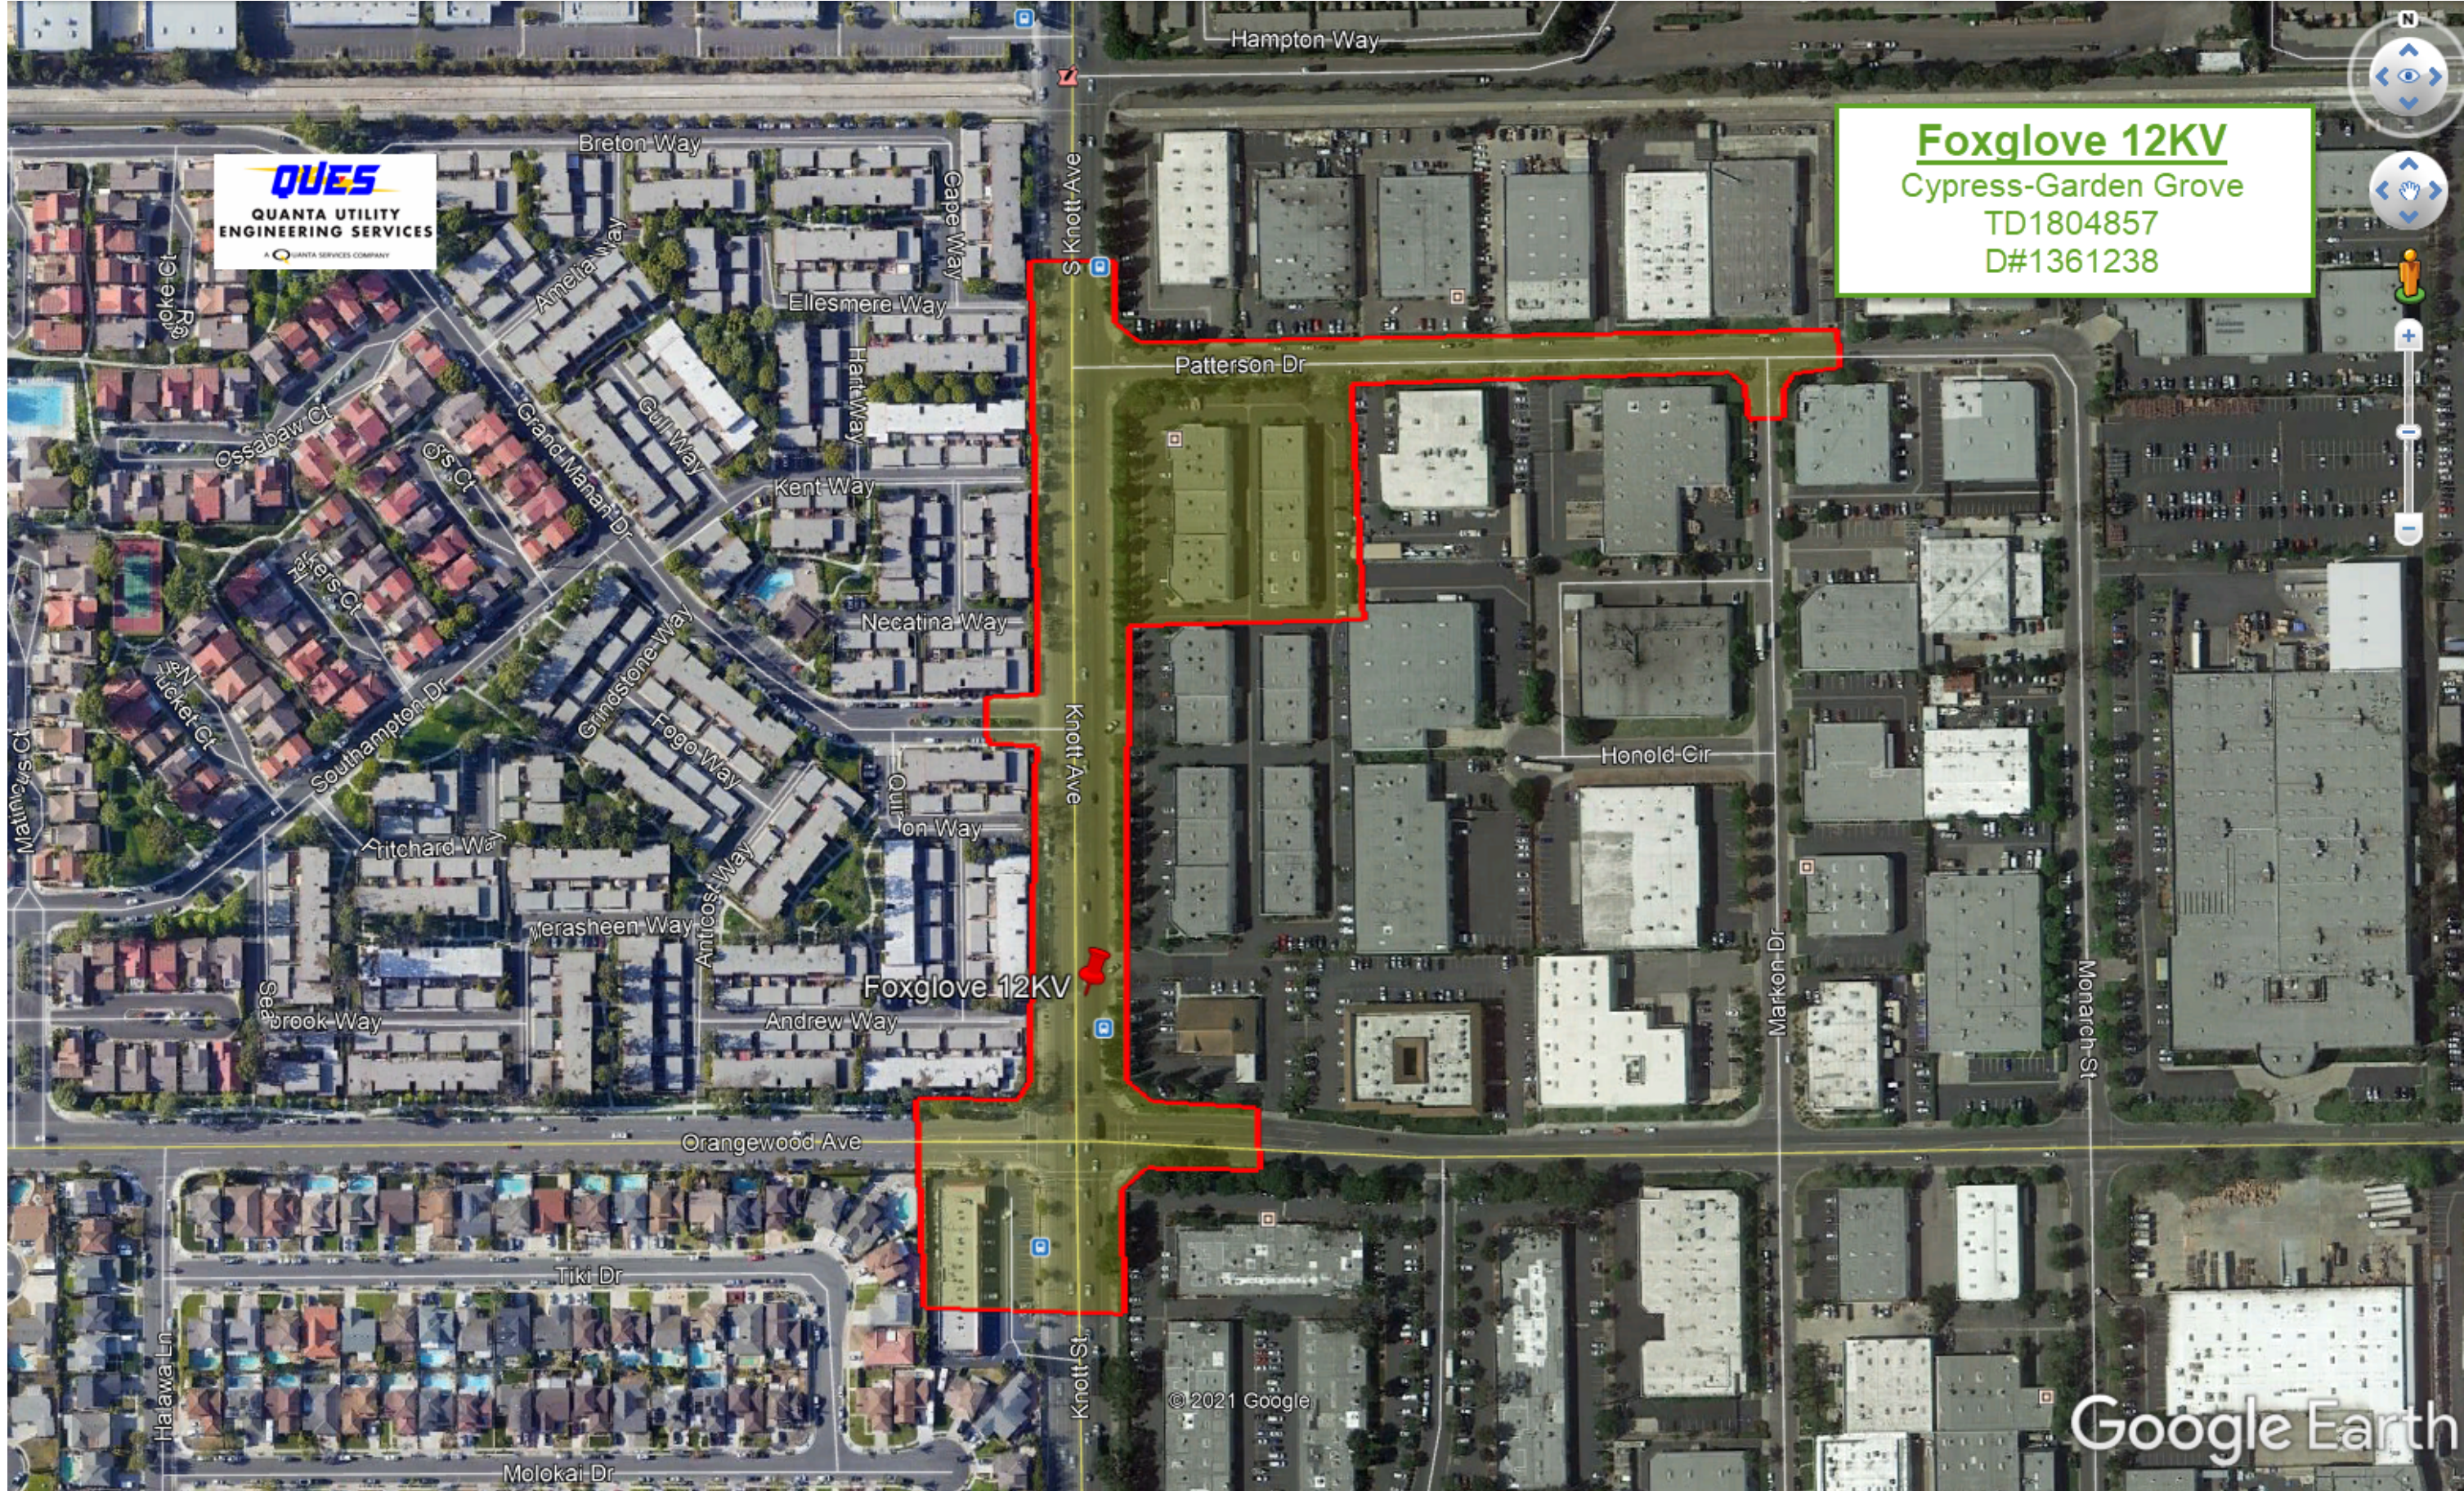

Foxglove 12KV
Cypress-Garden Grove
TD1804857
D#1361238

Foxglove 12KV

© 2021 Google

Google Earth