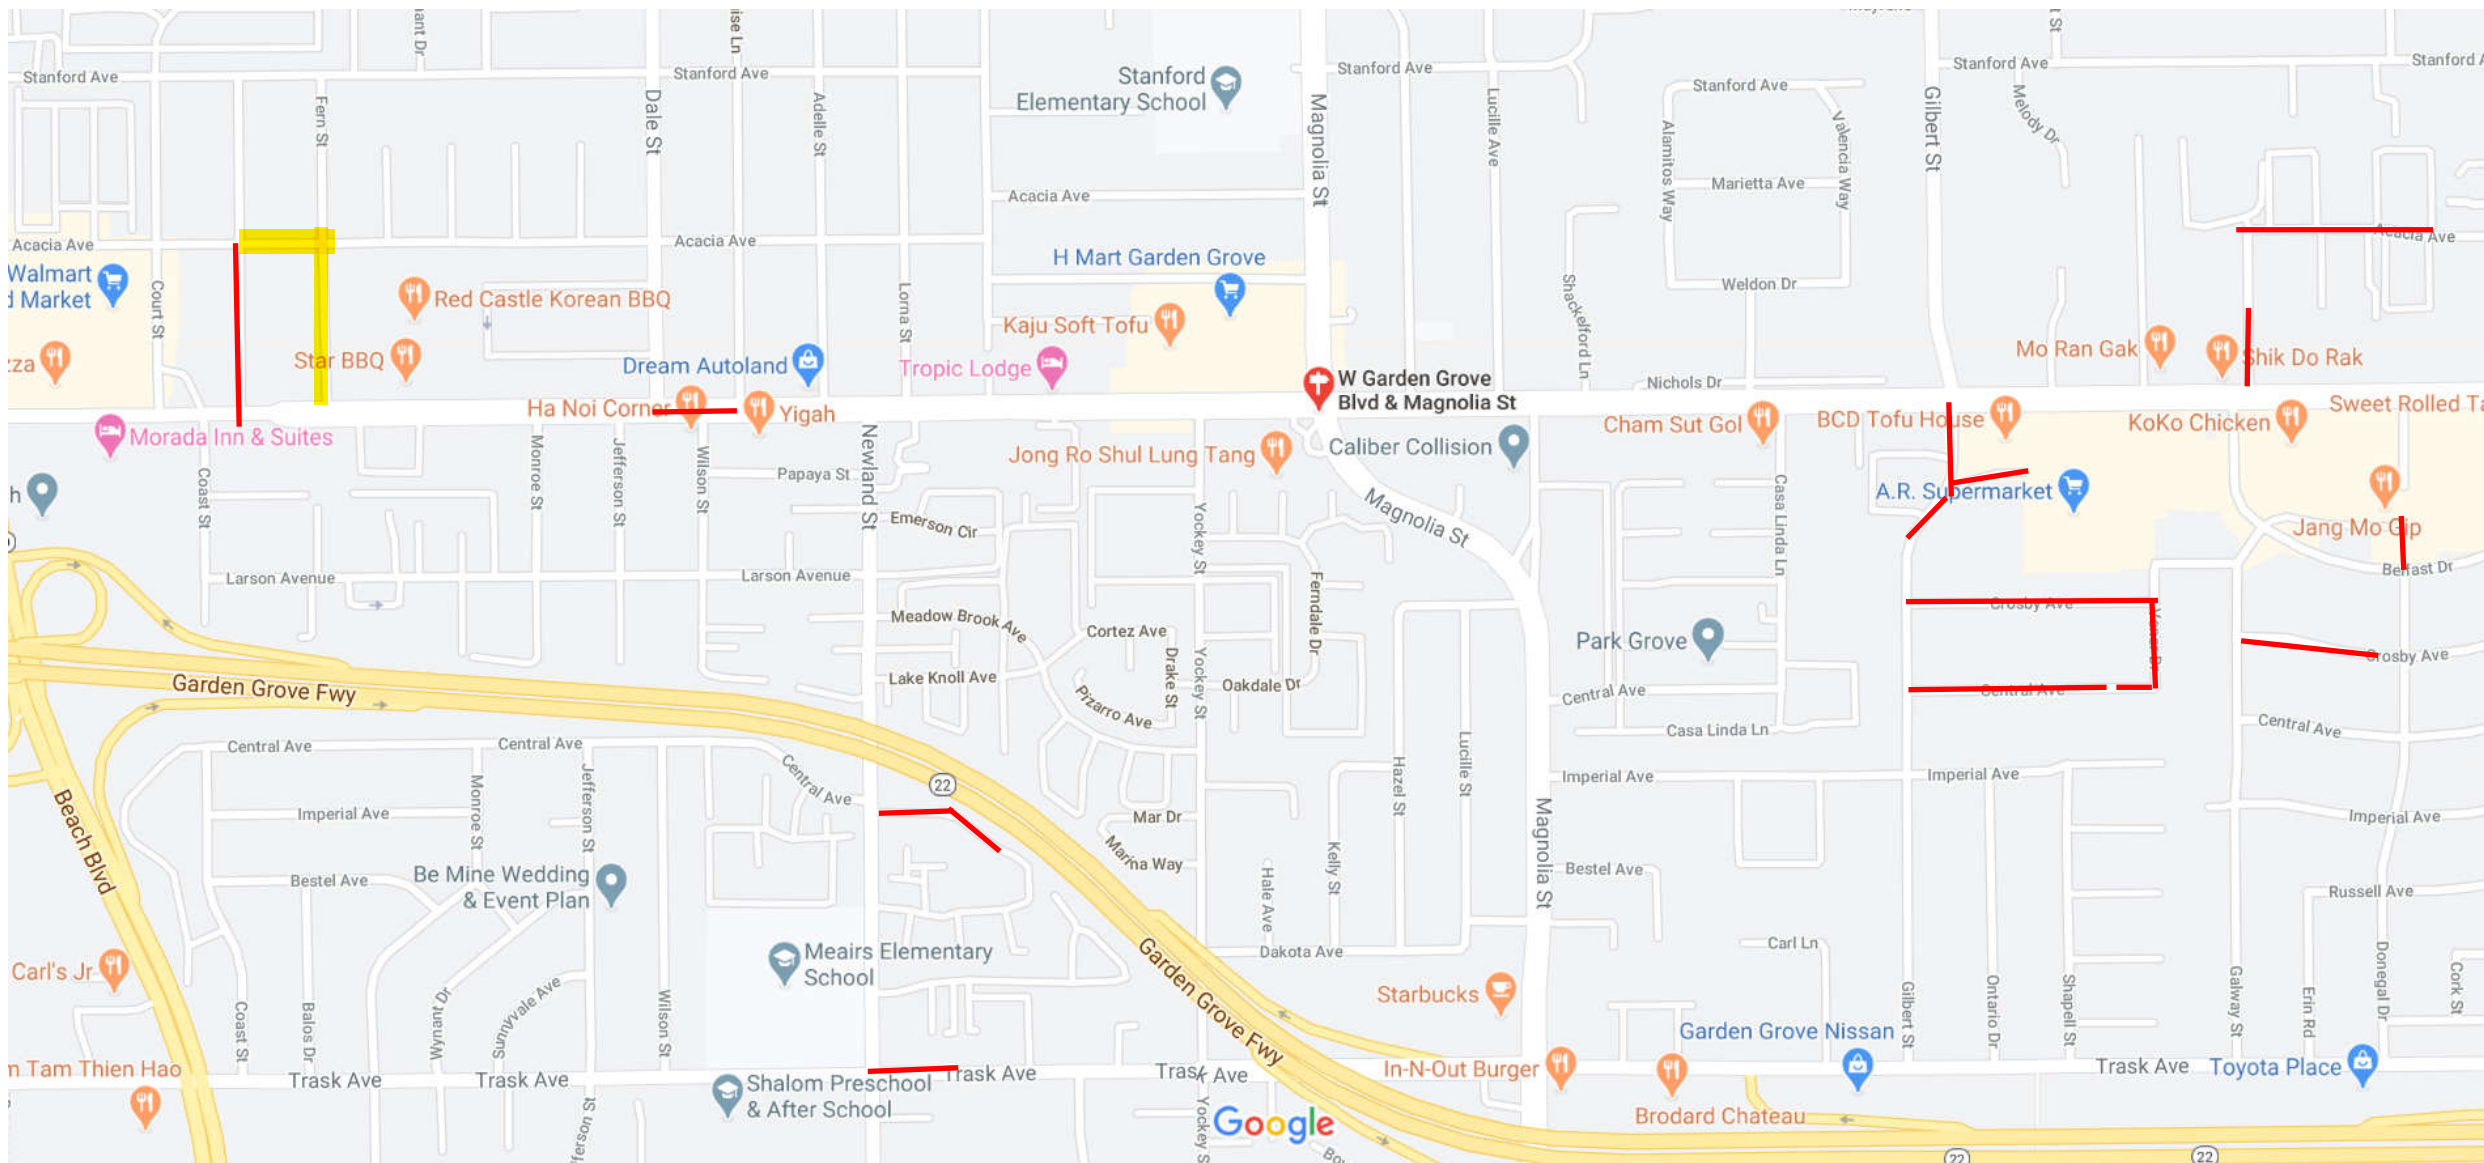

Google Maps magnolia & garden grove blvd

Map data ©2020 500 ft