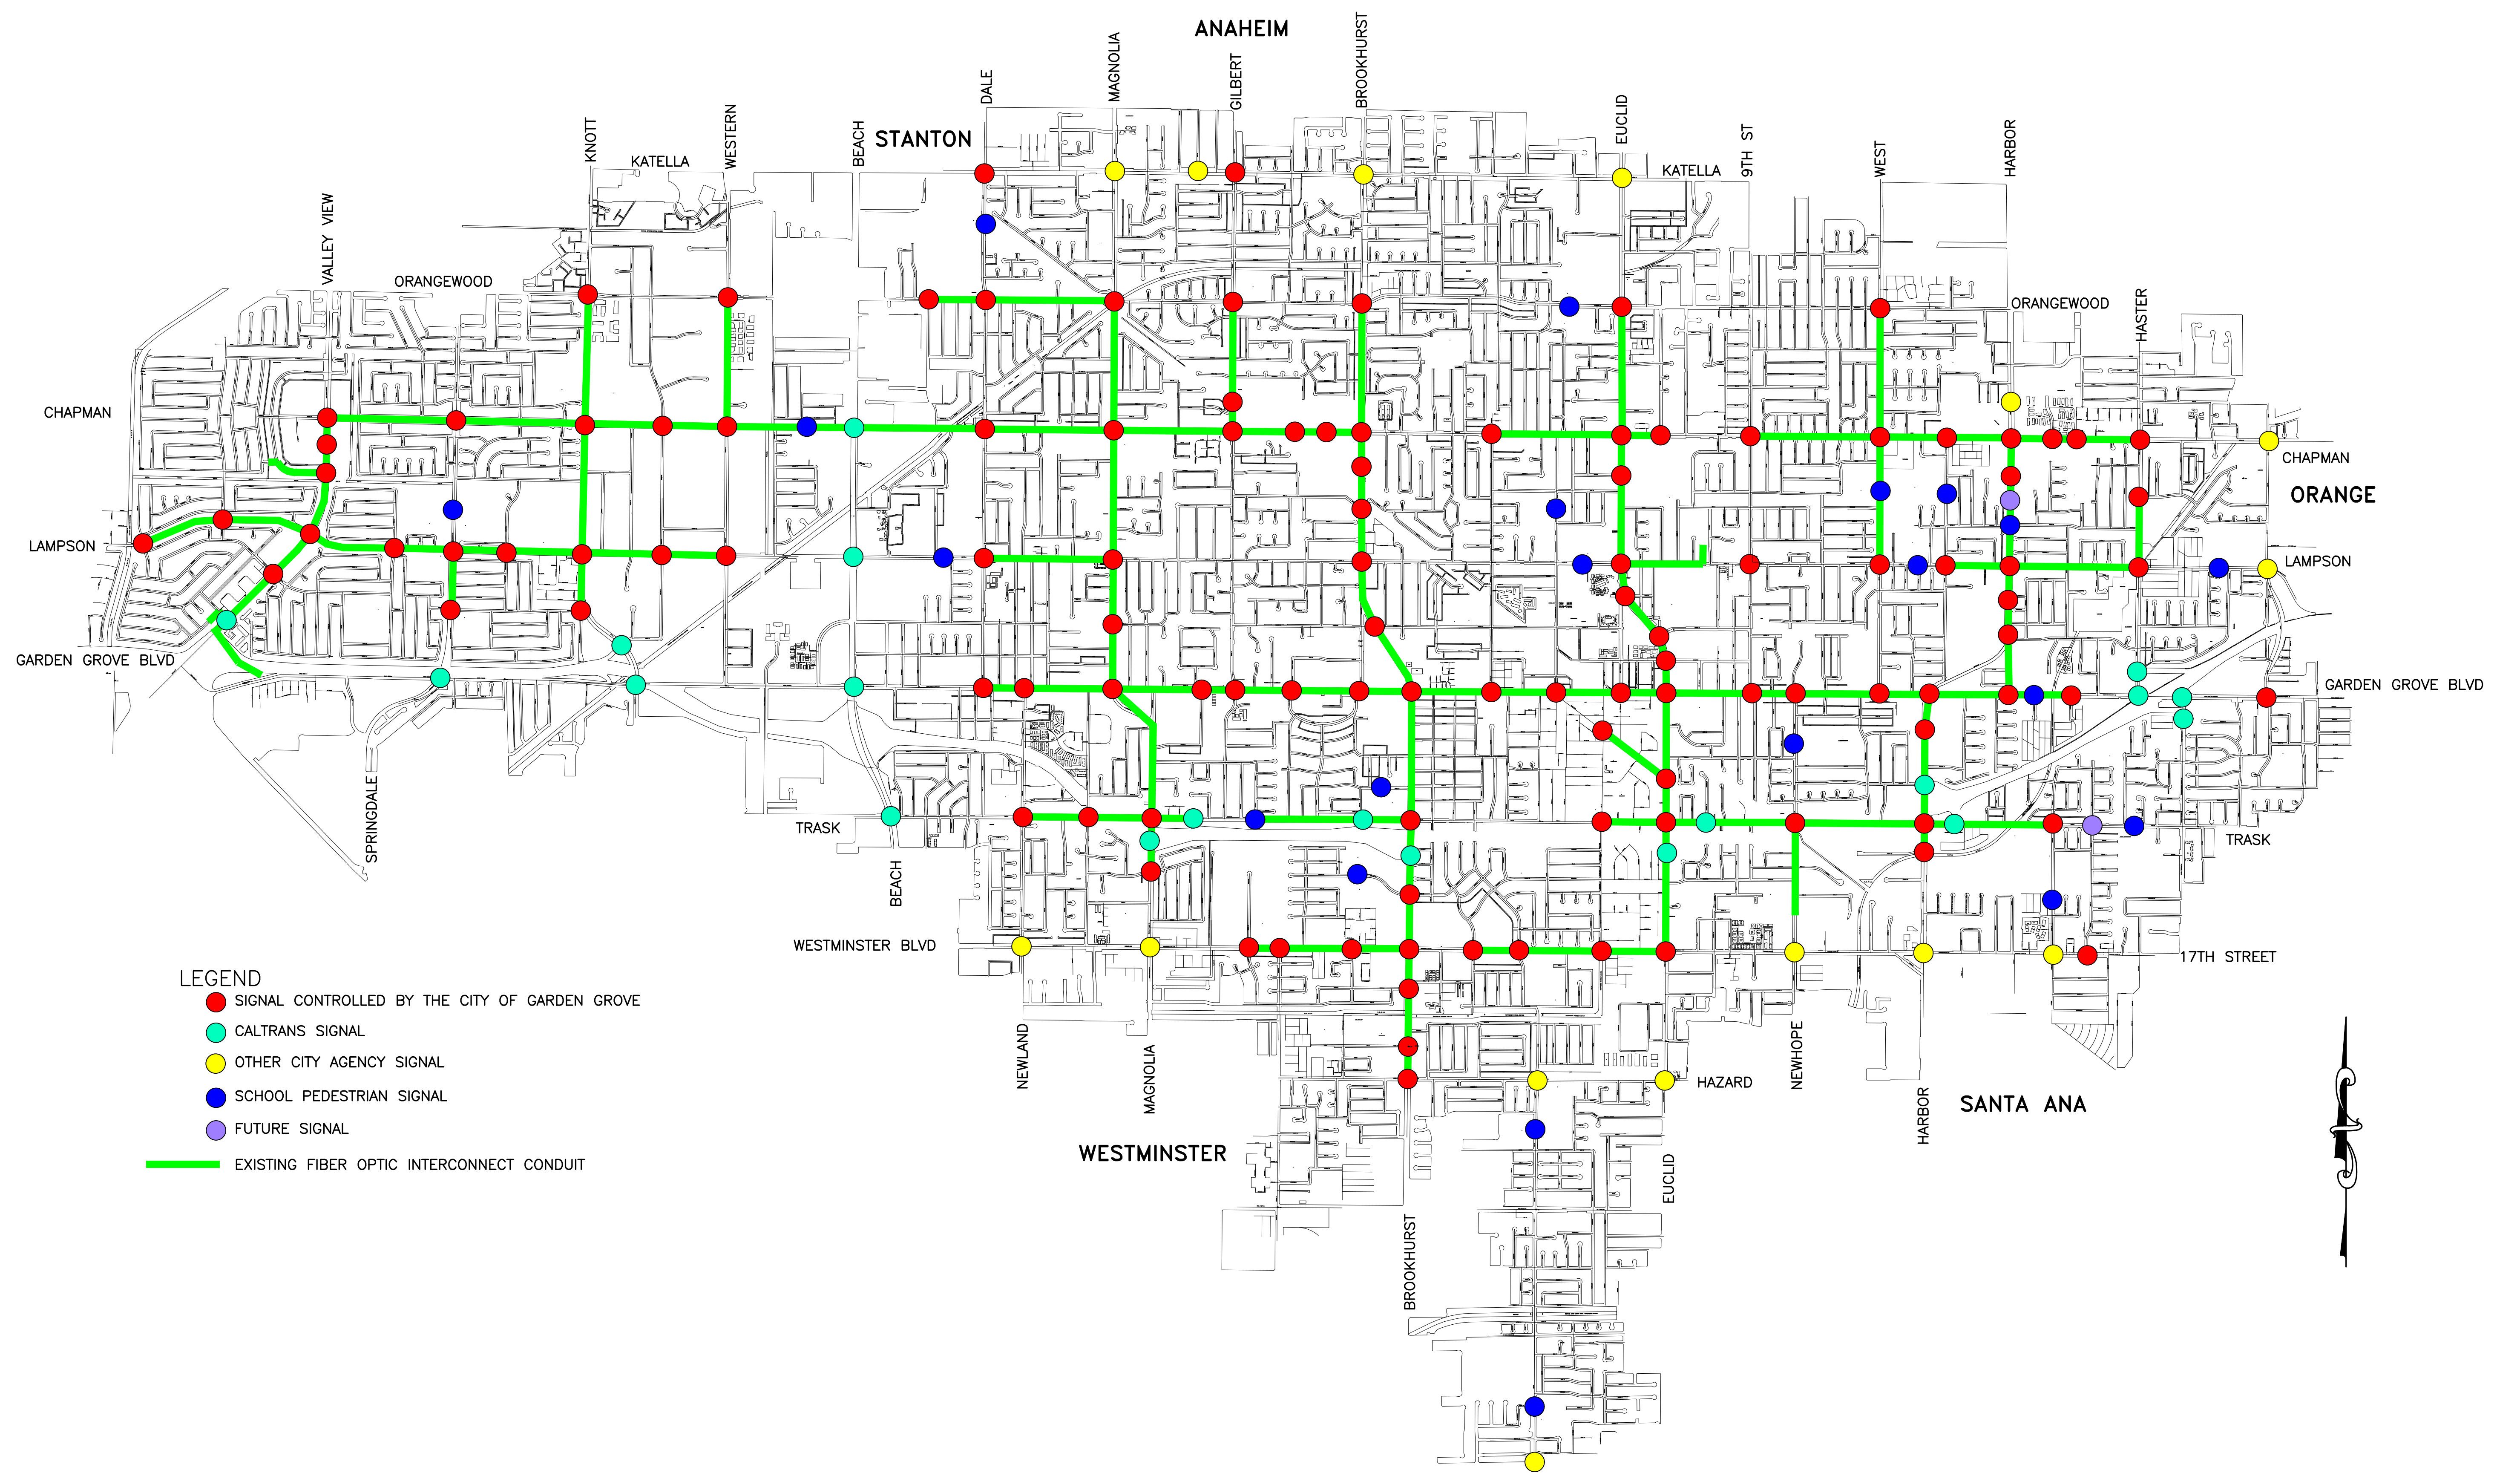

CITY OF GARDEN GROVE MASTER TRAFFIC SIGNAL PLAN

- LEGEND**
- SIGNAL CONTROLLED BY THE CITY OF GARDEN GROVE
 - CALTRANS SIGNAL
 - OTHER CITY AGENCY SIGNAL
 - SCHOOL PEDESTRIAN SIGNAL
 - FUTURE SIGNAL
 - EXISTING FIBER OPTIC INTERCONNECT CONDUIT