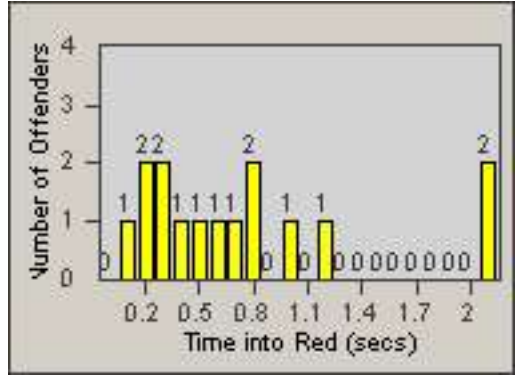

Redflex Redlight Offender Statistics

CONTRACT: Garden Grove
 DATE FROM: 01-Oct-2016

LOCATION: GG-VVLA-01 Intersection of Valley View St / Lampson Ave
 DATE TO: 31-Oct-2016

LANE 1

LANE 2

LANE 3

Redflex Redlight Offender Statistics

CONTRACT: Garden Grove
 DATE FROM: 01-Oct-2016

LOCATION: GG-VVLA-01 Intersection of Valley View St / Lampson Ave
 DATE TO: 31-Oct-2016

LANE 4

LANE TOTAL

Redflex Redlight Offender Statistics

CONTRACT: Garden Grove
 DATE FROM: 01-Oct-2016