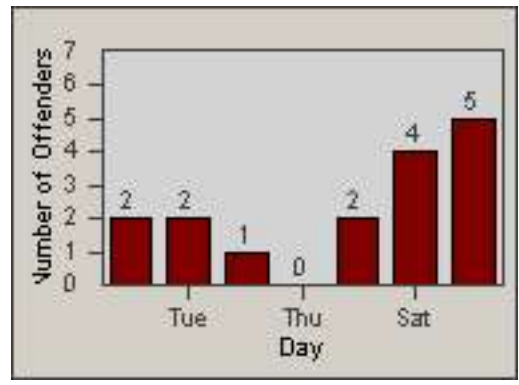

Redflex Redlight Offender Statistics

CONTRACT: Garden Grove
 DATE FROM: 01-Oct-2016

LOCATION: GG-VVLA-01 Intersection of Valley View St / Lampson Ave
 DATE TO: 31-Oct-2016

LANE 1

LANE 2

LANE 3

Redflex Redlight Offender Statistics

CONTRACT: Garden Grove
 DATE FROM: 01-Oct-2016

LOCATION: GG-VVLA-01 Intersection of Valley View St / Lampson Ave
 DATE TO: 31-Oct-2016

LANE 4

LANE TOTAL

Redflex Redlight Offender Statistics

CONTRACT: Garden Grove
 DATE FROM: 01-Oct-2016