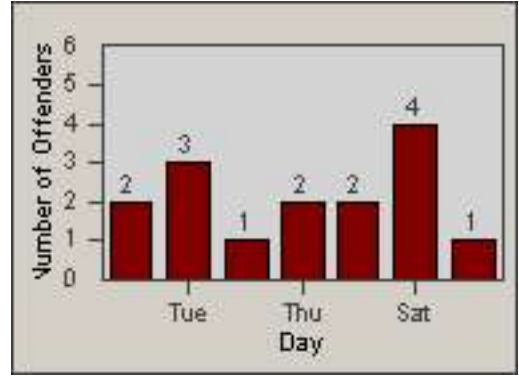

Redflex Redlight Offender Statistics

CONTRACT: Garden Grove
 DATE FROM: 01-Oct-2016

LOCATION: GG-VVLA-01 Intersection of Valley View St / Lampson Ave
 DATE TO: 31-Oct-2016

LANE 1

LANE 2

LANE 3

Redflex Redlight Offender Statistics

CONTRACT: Garden Grove
 DATE FROM: 01-Oct-2016

LOCATION: GG-VVLA-01 Intersection of Valley View St / Lampson Ave
 DATE TO: 31-Oct-2016

LANE 4

LANE TOTAL

Redflex Redlight Offender Statistics

CONTRACT: Garden Grove
 DATE FROM: 01-Oct-2016