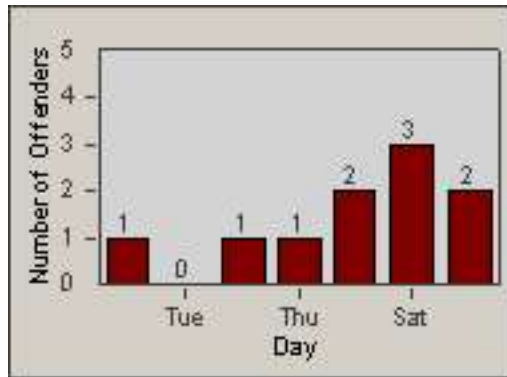

Redflex Redlight Offender Statistics

CONTRACT: Garden Grove
 DATE FROM: 01-Oct-2016

LOCATION: GG-VVLA-01 Intersection of Valley View St / Lampson Ave
 DATE TO: 31-Oct-2016

LANE 1

LANE 2

LANE 3

Redflex Redlight Offender Statistics

CONTRACT: Garden Grove
 DATE FROM: 01-Oct-2016

LOCATION: GG-VVLA-01 Intersection of Valley View St / Lampson Ave
 DATE TO: 31-Oct-2016

LANE 4

LANE TOTAL

Redflex Redlight Offender Statistics

CONTRACT: Garden Grove
 DATE FROM: 01-Oct-2016