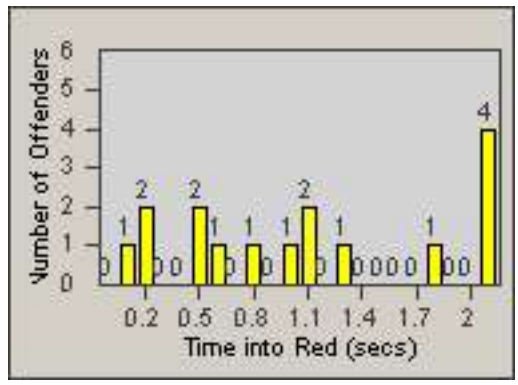

Redflex Redlight Offender Statistics

CONTRACT: Garden Grove
 DATE FROM: 01-Oct-2016

LOCATION: GG-VVLA-01 Intersection of Valley View St / Lampson Ave
 DATE TO: 31-Oct-2016

LANE 1

LANE 2

LANE 3

Redflex Redlight Offender Statistics

CONTRACT: Garden Grove
 DATE FROM: 01-Oct-2016

LOCATION: GG-VVLA-01 Intersection of Valley View St / Lampson Ave
 DATE TO: 31-Oct-2016

LANE 4

LANE TOTAL

Redflex Redlight Offender Statistics

CONTRACT: Garden Grove
 DATE FROM: 01-Oct-2016