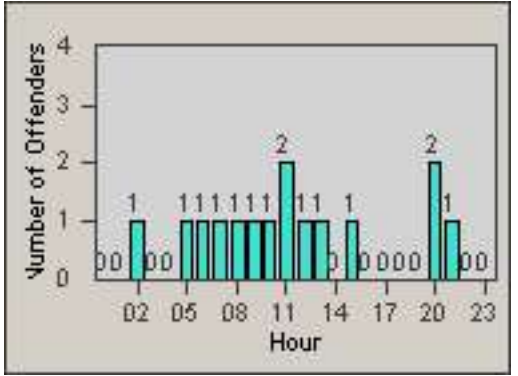

Redflex Redlight Offender Statistics

CONTRACT: Garden Grove
 DATE FROM: 01-Oct-2016

LOCATION: GG-VVLA-01 Intersection of Valley View St / Lampson Ave
 DATE TO: 31-Oct-2016

LANE 1

LANE 2

LANE 3

Redflex Redlight Offender Statistics

CONTRACT: Garden Grove
 DATE FROM: 01-Oct-2016

LOCATION: GG-VVLA-01 Intersection of Valley View St / Lampson Ave
 DATE TO: 31-Oct-2016

LANE 4

LANE TOTAL

Redflex Redlight Offender Statistics

CONTRACT: Garden Grove
 DATE FROM: 01-Oct-2016