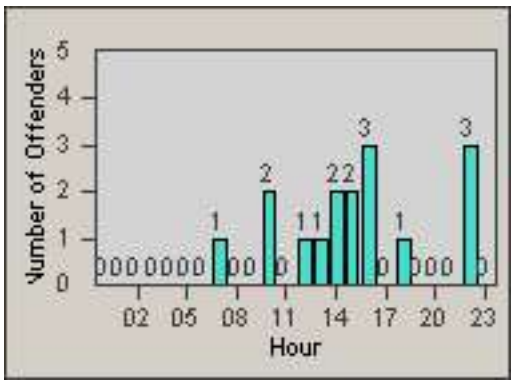

Redflex Redlight Offender Statistics

CONTRACT: Garden Grove
 DATE FROM: 01-Oct-2016

LOCATION: GG-VVLA-01 Intersection of Valley View St / Lampson Ave
 DATE TO: 31-Oct-2016

LANE 1

LANE 2

LANE 3

Redflex Redlight Offender Statistics

CONTRACT: Garden Grove
 DATE FROM: 01-Oct-2016

LOCATION: GG-VVLA-01 Intersection of Valley View St / Lampson Ave
 DATE TO: 31-Oct-2016

LANE 4

LANE TOTAL

Redflex Redlight Offender Statistics

CONTRACT: Garden Grove
 DATE FROM: 01-Oct-2016