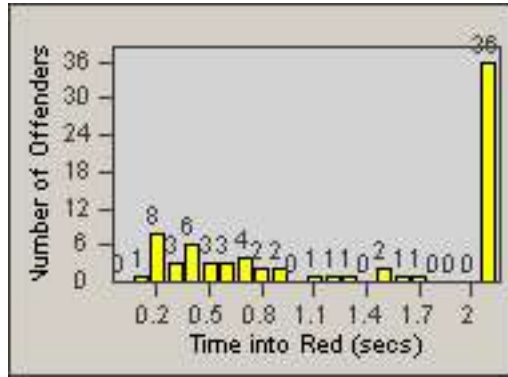

Redflex Redlight Offender Statistics

CONTRACT: Garden Grove
 DATE FROM: 01-Oct-2016

LOCATION: GG-VVLA-01 Intersection of Valley View St / Lampson Ave
 DATE TO: 31-Oct-2016

LANE 1

LANE 2

LANE 3

Redflex Redlight Offender Statistics

CONTRACT: Garden Grove
 DATE FROM: 01-Oct-2016

LOCATION: GG-VVLA-01 Intersection of Valley View St / Lampson Ave
 DATE TO: 31-Oct-2016

LANE 4

LANE TOTAL

Redflex Redlight Offender Statistics

CONTRACT: Garden Grove
 DATE FROM: 01-Oct-2016