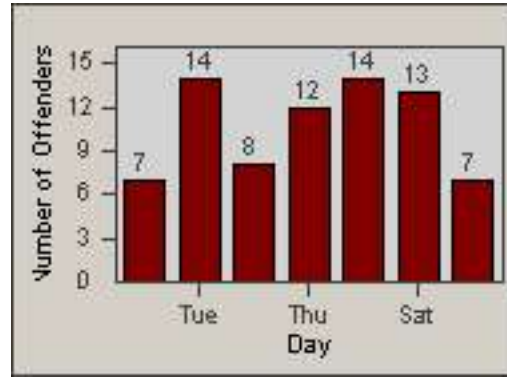

Redflex Redlight Offender Statistics

CONTRACT: Garden Grove
 DATE FROM: 01-Oct-2016

LOCATION: GG-VVLA-01 Intersection of Valley View St / Lampson Ave
 DATE TO: 31-Oct-2016

LANE 1

LANE 2

LANE 3

Redflex Redlight Offender Statistics

CONTRACT: Garden Grove
 DATE FROM: 01-Oct-2016

LOCATION: GG-VVLA-01 Intersection of Valley View St / Lampson Ave
 DATE TO: 31-Oct-2016

LANE 4

LANE TOTAL

Redflex Redlight Offender Statistics

CONTRACT: Garden Grove
 DATE FROM: 01-Oct-2016