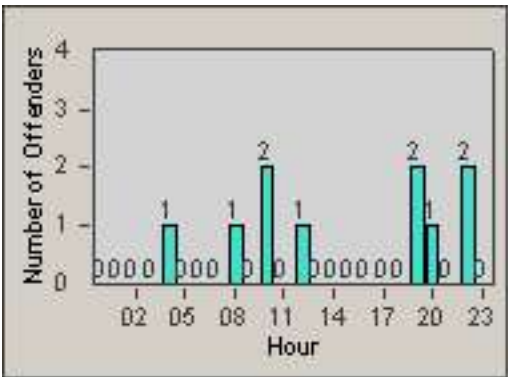

Redflex Redlight Offender Statistics

CONTRACT: Garden Grove
 DATE FROM: 01-Oct-2016

LOCATION: GG-VVLA-01 Intersection of Valley View St / Lampson Ave
 DATE TO: 31-Oct-2016

LANE 1

LANE 2

LANE 3

Redflex Redlight Offender Statistics

CONTRACT: Garden Grove
 DATE FROM: 01-Oct-2016

LOCATION: GG-VVLA-01 Intersection of Valley View St / Lampson Ave
 DATE TO: 31-Oct-2016

LANE 4

LANE TOTAL

Redflex Redlight Offender Statistics

CONTRACT: Garden Grove
 DATE FROM: 01-Oct-2016