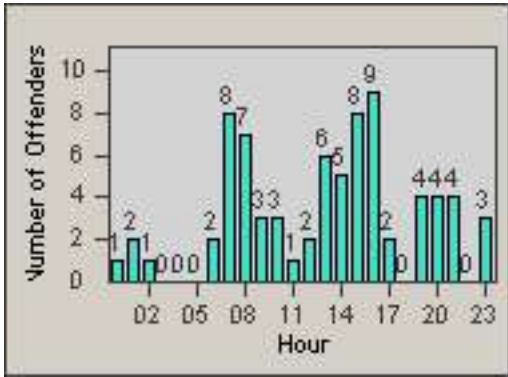

Redflex Redlight Offender Statistics

CONTRACT: Garden Grove
 DATE FROM: 01-Oct-2016

LOCATION: GG-VVLA-01 Intersection of Valley View St / Lampson Ave
 DATE TO: 31-Oct-2016

LANE 1

LANE 2

LANE 3

Redflex Redlight Offender Statistics

CONTRACT: Garden Grove
 DATE FROM: 01-Oct-2016

LOCATION: GG-VVLA-01 Intersection of Valley View St / Lampson Ave
 DATE TO: 31-Oct-2016

LANE 4

LANE TOTAL

Redflex Redlight Offender Statistics

CONTRACT: Garden Grove
 DATE FROM: 01-Oct-2016