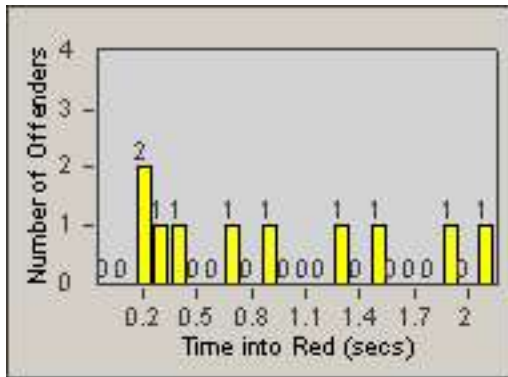

Redflex Redlight Offender Statistics

CONTRACT: Garden Grove
 DATE FROM: 01-Oct-2016

LOCATION: GG-VVLA-01 Intersection of Valley View St / Lampson Ave
 DATE TO: 31-Oct-2016

LANE 1

LANE 2

LANE 3

Redflex Redlight Offender Statistics

CONTRACT: Garden Grove
 DATE FROM: 01-Oct-2016

LOCATION: GG-VVLA-01 Intersection of Valley View St / Lampson Ave
 DATE TO: 31-Oct-2016

LANE 4

LANE TOTAL

Redflex Redlight Offender Statistics

CONTRACT: Garden Grove
 DATE FROM: 01-Oct-2016