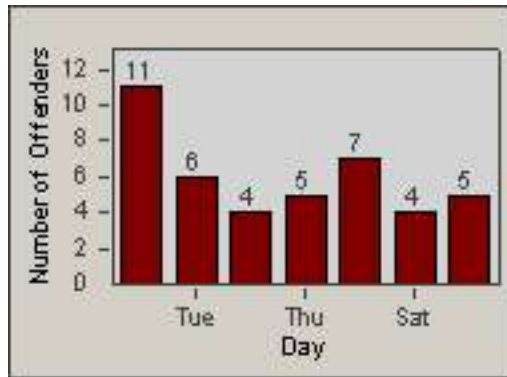

Redflex Redlight Offender Statistics

CONTRACT: Garden Grove LOCATION: GG-BRWE-03 Brookhurst St
 DATE FROM: 01-Oct-2016 DATE TO: 31-Oct-2016

LANE 1

LANE 2

LANE 3

Redflex Redlight Offender Statistics

CONTRACT: Garden Grove **LOCATION:** GG-BRWE-03 Brookhurst St
DATE FROM: 01-Oct-2016 **DATE TO:** 31-Oct-2016