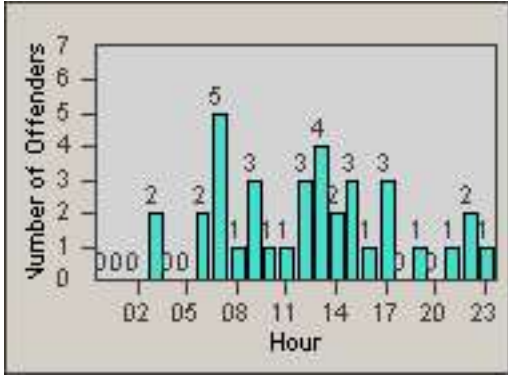

Redflex Redlight Offender Statistics

CONTRACT: Garden Grove LOCATION: GG-BRWE-03 Brookhurst St
 DATE FROM: 01-Oct-2016 DATE TO: 31-Oct-2016

LANE 1

LANE 2

LANE 3

Redflex Redlight Offender Statistics

CONTRACT: Garden Grove **LOCATION:** GG-BRWE-03 Brookhurst St
DATE FROM: 01-Oct-2016 **DATE TO:** 31-Oct-2016

LANE 4

LANE TOTAL

Redflex Redlight Offender Statistics

CONTRACT: Garden Grove **LOCATION:** GG-BRWE-03 Brookhurst St
DATE FROM: 01-Oct-2016 **DATE TO:** 31-Oct-2016