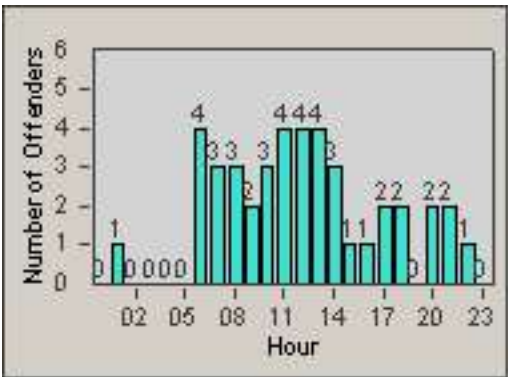

Redflex Redlight Offender Statistics

CONTRACT: Garden Grove LOCATION: GG-BRWE-03 Brookhurst St
 DATE FROM: 01-Oct-2016 DATE TO: 31-Oct-2016

LANE 1

LANE 2

LANE 3

Redflex Redlight Offender Statistics

CONTRACT: Garden Grove **LOCATION:** GG-BRWE-03 Brookhurst St
DATE FROM: 01-Oct-2016 **DATE TO:** 31-Oct-2016

LANE 4

LANE TOTAL

Redflex Redlight Offender Statistics

CONTRACT: Garden Grove **LOCATION:** GG-BRWE-03 Brookhurst St
DATE FROM: 01-Oct-2016 **DATE TO:** 31-Oct-2016