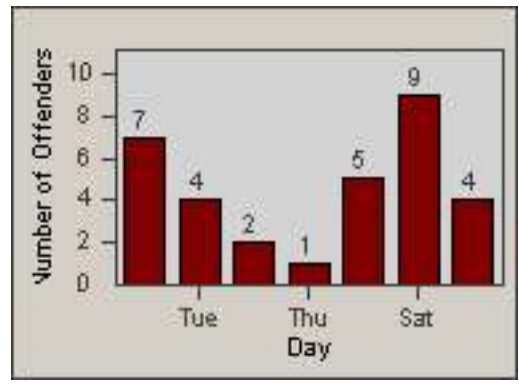

Redflex Redlight Offender Statistics

CONTRACT: Garden Grove LOCATION: GG-BRWE-03 Brookhurst St
 DATE FROM: 01-Oct-2016 DATE TO: 31-Oct-2016

LANE 1

LANE 2

LANE 3

Redflex Redlight Offender Statistics

CONTRACT: Garden Grove **LOCATION:** GG-BRWE-03 Brookhurst St
DATE FROM: 01-Oct-2016 **DATE TO:** 31-Oct-2016