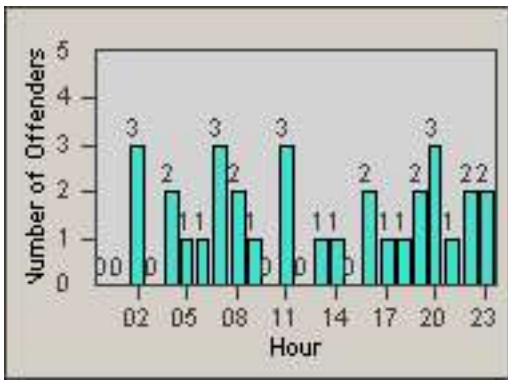

Redflex Redlight Offender Statistics

CONTRACT: Garden Grove LOCATION: GG-BRWE-03 Brookhurst St
 DATE FROM: 01-Oct-2016 DATE TO: 31-Oct-2016

LANE 1

LANE 2

LANE 3

Redflex Redlight Offender Statistics

CONTRACT: Garden Grove **LOCATION:** GG-BRWE-03 Brookhurst St
DATE FROM: 01-Oct-2016 **DATE TO:** 31-Oct-2016

LANE 4

LANE TOTAL

Redflex Redlight Offender Statistics

CONTRACT: Garden Grove **LOCATION:** GG-BRWE-03 Brookhurst St
DATE FROM: 01-Oct-2016 **DATE TO:** 31-Oct-2016