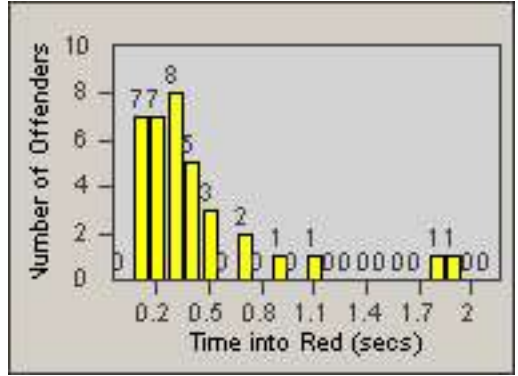

Redflex Redlight Offender Statistics

CONTRACT: Garden Grove LOCATION: GG-BRWE-03 Brookhurst St
 DATE FROM: 01-Oct-2016 DATE TO: 31-Oct-2016

LANE 1

LANE 2

LANE 3

Redflex Redlight Offender Statistics

CONTRACT: Garden Grove **LOCATION:** GG-BRWE-03 Brookhurst St
DATE FROM: 01-Oct-2016 **DATE TO:** 31-Oct-2016

LANE 4

LANE TOTAL

Redflex Redlight Offender Statistics

CONTRACT: Garden Grove **LOCATION:** GG-BRWE-03 Brookhurst St
DATE FROM: 01-Oct-2016 **DATE TO:** 31-Oct-2016