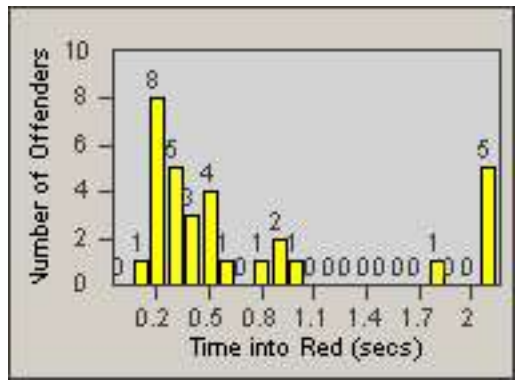

Redflex Redlight Offender Statistics

CONTRACT: Garden Grove LOCATION: GG-BRWE-03 Brookhurst St
 DATE FROM: 01-Oct-2016 DATE TO: 31-Oct-2016

LANE 1

LANE 2

LANE 3

Redflex Redlight Offender Statistics

CONTRACT: Garden Grove **LOCATION:** GG-BRWE-03 Brookhurst St
DATE FROM: 01-Oct-2016 **DATE TO:** 31-Oct-2016

LANE 4

LANE TOTAL

Redflex Redlight Offender Statistics

CONTRACT: Garden Grove **LOCATION:** GG-BRWE-03 Brookhurst St
DATE FROM: 01-Oct-2016 **DATE TO:** 31-Oct-2016