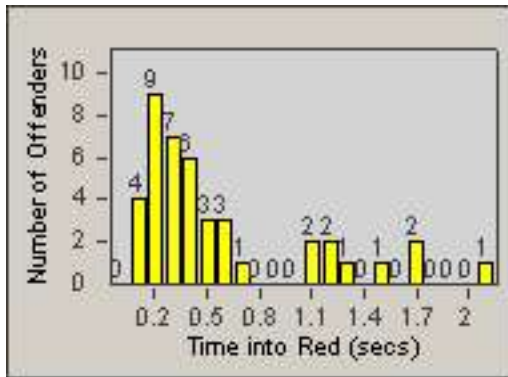

Redflex Redlight Offender Statistics

CONTRACT: Garden Grove LOCATION: GG-BRWE-03 Brookhurst St
 DATE FROM: 01-Oct-2016 DATE TO: 31-Oct-2016

LANE 1

LANE 2

LANE 3

Redflex Redlight Offender Statistics

CONTRACT: Garden Grove **LOCATION:** GG-BRWE-03 Brookhurst St
DATE FROM: 01-Oct-2016 **DATE TO:** 31-Oct-2016

LANE 4

LANE TOTAL

Redflex Redlight Offender Statistics

CONTRACT: Garden Grove **LOCATION:** GG-BRWE-03 Brookhurst St
DATE FROM: 01-Oct-2016 **DATE TO:** 31-Oct-2016