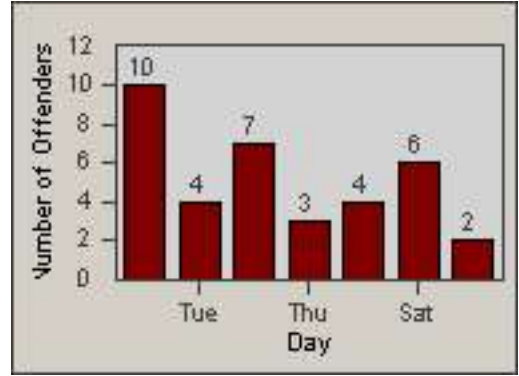

Redflex Redlight Offender Statistics

CONTRACT: Garden Grove LOCATION: GG-BRWE-03 Brookhurst St
 DATE FROM: 01-Oct-2016 DATE TO: 31-Oct-2016

LANE 1

LANE 2

LANE 3

Redflex Redlight Offender Statistics

CONTRACT: Garden Grove **LOCATION:** GG-BRWE-03 Brookhurst St
DATE FROM: 01-Oct-2016 **DATE TO:** 31-Oct-2016

LANE 4

LANE TOTAL

Redflex Redlight Offender Statistics

CONTRACT: Garden Grove **LOCATION:** GG-BRWE-03 Brookhurst St
DATE FROM: 01-Oct-2016 **DATE TO:** 31-Oct-2016