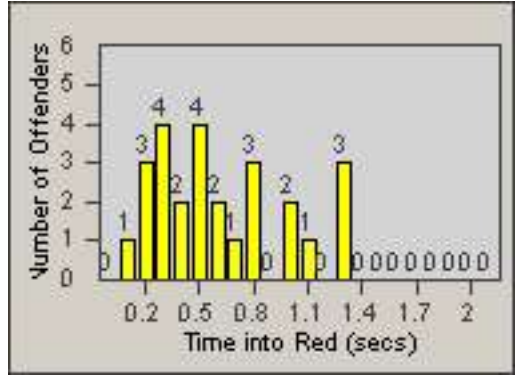

Redflex Redlight Offender Statistics

CONTRACT: Garden Grove **LOCATION:** GG-BROR-01 Brookhurst St
DATE FROM: 01-Oct-2016 **DATE TO:** 31-Oct-2016

LANE 1

LANE 2

LANE 3

Redflex Redlight Offender Statistics

CONTRACT: Garden Grove LOCATION: GG-BROR-01 Brookhurst St
 DATE FROM: 01-Oct-2016 DATE TO: 31-Oct-2016

LANE 4

LANE TOTAL

Redflex Redlight Offender Statistics

CONTRACT: Garden Grove **LOCATION:** GG-BROR-01 Brookhurst St
DATE FROM: 01-Oct-2016 **DATE TO:** 31-Oct-2016