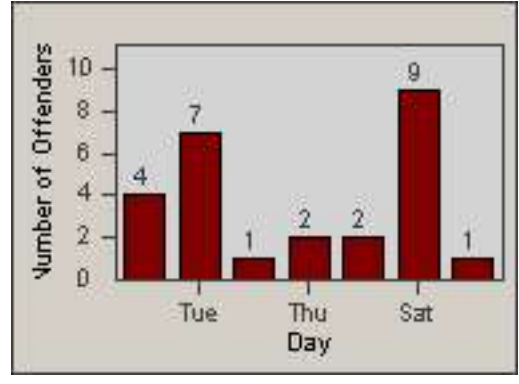

Redflex Redlight Offender Statistics

CONTRACT: Garden Grove **LOCATION:** GG-BROR-01 Brookhurst St
DATE FROM: 01-Oct-2016 **DATE TO:** 31-Oct-2016

LANE 1

LANE 2

LANE 3

Redflex Redlight Offender Statistics

CONTRACT: Garden Grove LOCATION: GG-BROR-01 Brookhurst St
 DATE FROM: 01-Oct-2016 DATE TO: 31-Oct-2016

LANE 4

LANE TOTAL

Redflex Redlight Offender Statistics

CONTRACT: Garden Grove **LOCATION:** GG-BROR-01 Brookhurst St
DATE FROM: 01-Oct-2016 **DATE TO:** 31-Oct-2016