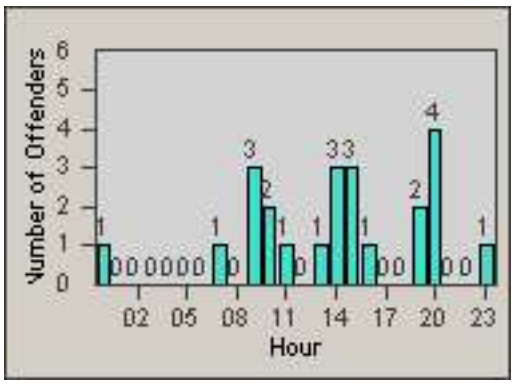

Redflex Redlight Offender Statistics

CONTRACT: Garden Grove **LOCATION:** GG-BROR-01 Brookhurst St
DATE FROM: 01-Oct-2016 **DATE TO:** 31-Oct-2016

LANE 1

LANE 2

LANE 3

Redflex Redlight Offender Statistics

CONTRACT: Garden Grove LOCATION: GG-BROR-01 Brookhurst St
 DATE FROM: 01-Oct-2016 DATE TO: 31-Oct-2016

LANE 4

LANE TOTAL

Redflex Redlight Offender Statistics

CONTRACT: Garden Grove **LOCATION:** GG-BROR-01 Brookhurst St
DATE FROM: 01-Oct-2016 **DATE TO:** 31-Oct-2016