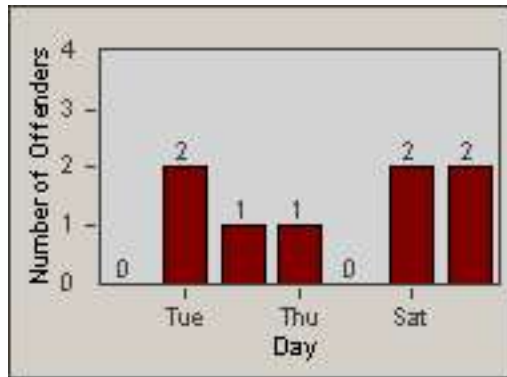

Redflex Redlight Offender Statistics

CONTRACT: Garden Grove **LOCATION:** GG-BROR-01 Brookhurst St
DATE FROM: 01-Oct-2016 **DATE TO:** 31-Oct-2016

LANE 1

LANE 2

LANE 3

Redflex Redlight Offender Statistics

CONTRACT: Garden Grove LOCATION: GG-BROR-01 Brookhurst St
 DATE FROM: 01-Oct-2016 DATE TO: 31-Oct-2016

LANE 4

LANE TOTAL

Redflex Redlight Offender Statistics

CONTRACT: Garden Grove **LOCATION:** GG-BROR-01 Brookhurst St
DATE FROM: 01-Oct-2016 **DATE TO:** 31-Oct-2016