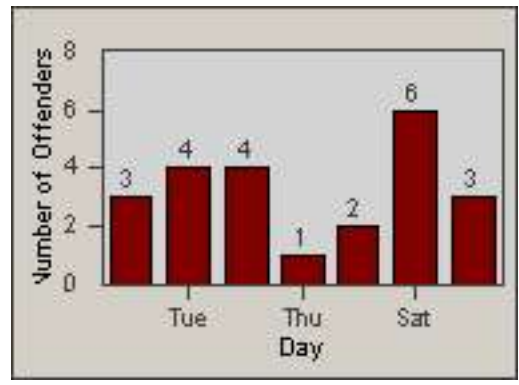

Redflex Redlight Offender Statistics

CONTRACT: Garden Grove **LOCATION:** GG-BROR-01 Brookhurst St
DATE FROM: 01-Oct-2016 **DATE TO:** 31-Oct-2016

LANE 1

LANE 2

LANE 3

Redflex Redlight Offender Statistics

CONTRACT: Garden Grove LOCATION: GG-BROR-01 Brookhurst St
 DATE FROM: 01-Oct-2016 DATE TO: 31-Oct-2016

LANE 4

LANE TOTAL

Redflex Redlight Offender Statistics

CONTRACT: Garden Grove **LOCATION:** GG-BROR-01 Brookhurst St
DATE FROM: 01-Oct-2016 **DATE TO:** 31-Oct-2016