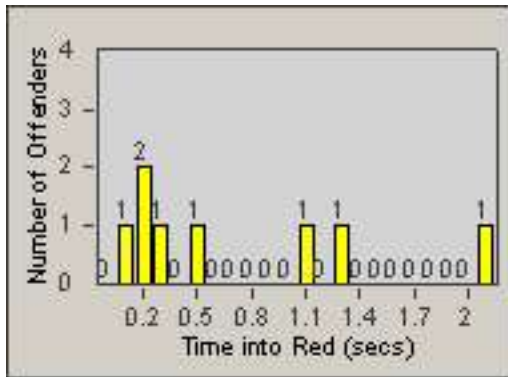

Redflex Redlight Offender Statistics

CONTRACT: Garden Grove **LOCATION:** GG-BROR-01 Brookhurst St
DATE FROM: 01-Oct-2016 **DATE TO:** 31-Oct-2016

LANE 1

LANE 2

LANE 3

Redflex Redlight Offender Statistics

CONTRACT: Garden Grove LOCATION: GG-BROR-01 Brookhurst St
 DATE FROM: 01-Oct-2016 DATE TO: 31-Oct-2016

LANE 4

LANE TOTAL

Redflex Redlight Offender Statistics

CONTRACT: Garden Grove **LOCATION:** GG-BROR-01 Brookhurst St
DATE FROM: 01-Oct-2016 **DATE TO:** 31-Oct-2016