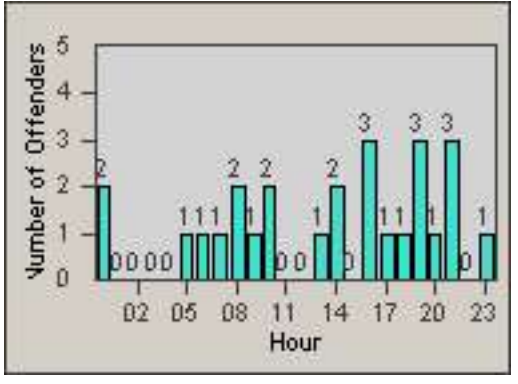

Redflex Redlight Offender Statistics

CONTRACT: Garden Grove **LOCATION:** GG-BROR-01 Brookhurst St
DATE FROM: 01-Oct-2016 **DATE TO:** 31-Oct-2016

LANE 1

LANE 2

LANE 3

Redflex Redlight Offender Statistics

CONTRACT: Garden Grove LOCATION: GG-BROR-01 Brookhurst St
 DATE FROM: 01-Oct-2016 DATE TO: 31-Oct-2016

LANE 4

LANE TOTAL

Redflex Redlight Offender Statistics

CONTRACT: Garden Grove **LOCATION:** GG-BROR-01 Brookhurst St
DATE FROM: 01-Oct-2016 **DATE TO:** 31-Oct-2016