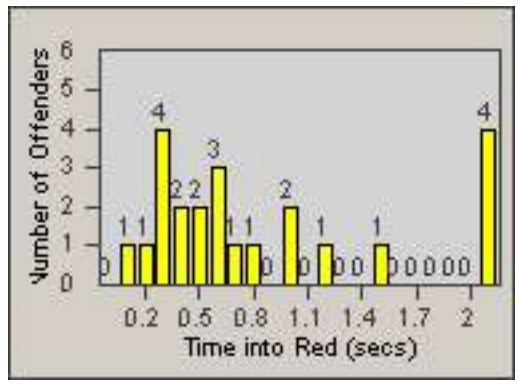

Redflex Redlight Offender Statistics

CONTRACT: Garden Grove **LOCATION:** GG-BROR-01 Brookhurst St
DATE FROM: 01-Oct-2016 **DATE TO:** 31-Oct-2016

LANE 1

LANE 2

LANE 3

Redflex Redlight Offender Statistics

CONTRACT: Garden Grove LOCATION: GG-BROR-01 Brookhurst St
 DATE FROM: 01-Oct-2016 DATE TO: 31-Oct-2016

LANE 4

LANE TOTAL

Redflex Redlight Offender Statistics

CONTRACT: Garden Grove **LOCATION:** GG-BROR-01 Brookhurst St
DATE FROM: 01-Oct-2016 **DATE TO:** 31-Oct-2016