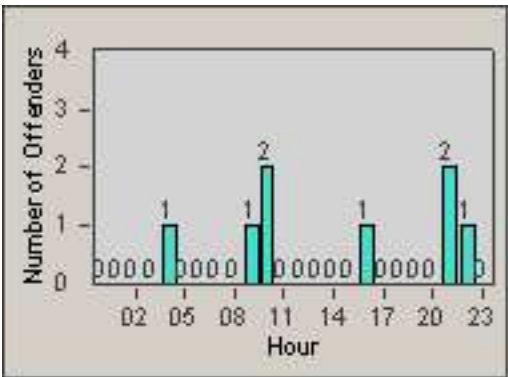

Redflex Redlight Offender Statistics

CONTRACT: Garden Grove **LOCATION:** GG-BROR-01 Brookhurst St
DATE FROM: 01-Oct-2016 **DATE TO:** 31-Oct-2016

LANE 1

LANE 2

LANE 3

Redflex Redlight Offender Statistics

CONTRACT: Garden Grove LOCATION: GG-BROR-01 Brookhurst St
 DATE FROM: 01-Oct-2016 DATE TO: 31-Oct-2016

LANE 4

LANE TOTAL

Redflex Redlight Offender Statistics

CONTRACT: Garden Grove **LOCATION:** GG-BROR-01 Brookhurst St
DATE FROM: 01-Oct-2016 **DATE TO:** 31-Oct-2016