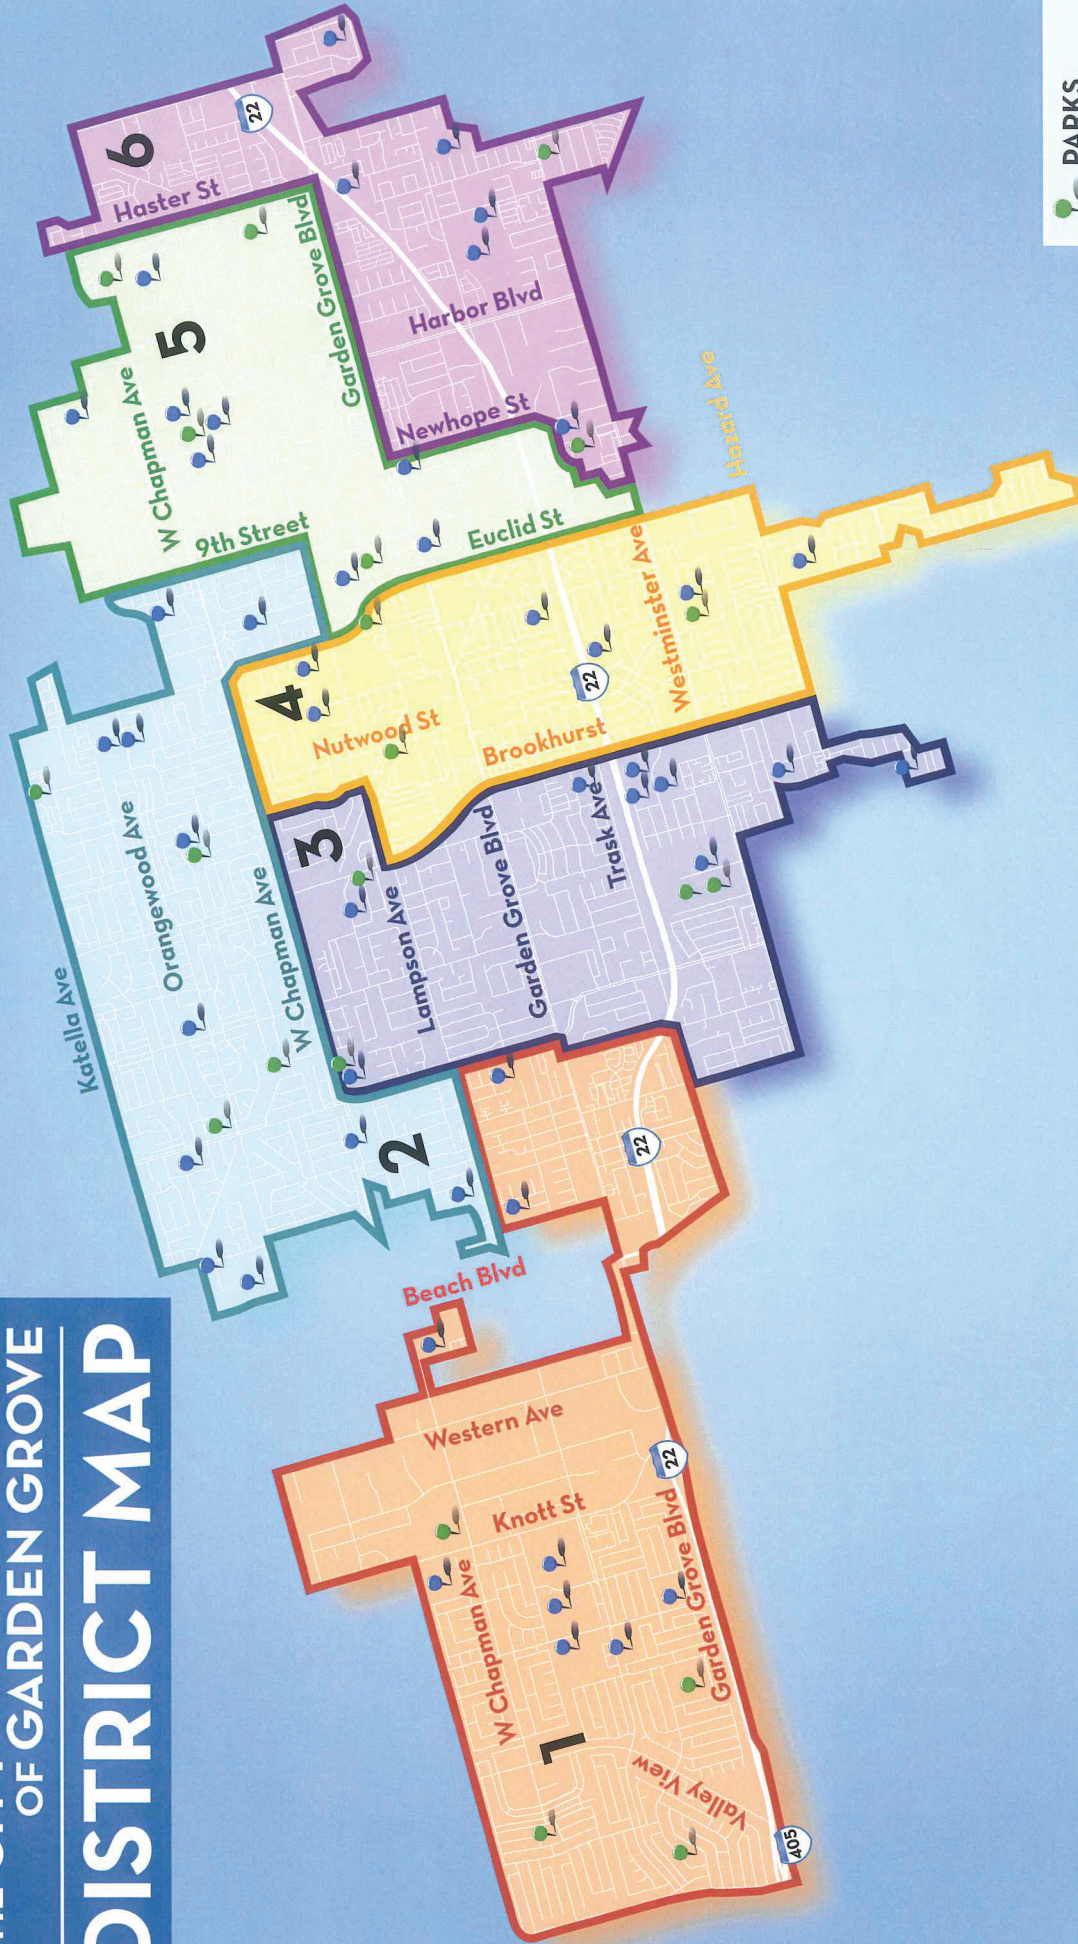

THE CITY OF GARDEN GROVE DISTRICT MAP

PARKS
SCHOOLS

DISTRICT	POPULATION	DEVIATION	% DEVIATION	WHITE	ASIAN	LATINO
District 1	28303	-178	-0.6%	45.8%	29.1%	22.0%
District 2	28677	196	0.7%	27.9%	34.2%	34.8%
District 3	28356	-125	-0.4%	17.8%	54.6%	24.8%
District 4	28802	321	1.1%	13.9%	55.1%	28.6%
District 5	28587	106	0.4%	19.5%	28.4%	49.0%
District 6	28158	-323	-1.1%	10.4%	24.8%	62.5%
CITY TOTAL	170883			22.6%	37.7%	36.9%

On May 10, 2016, the City of Garden Grove adopted Ordinance No. 2866 changing the City's current at-large system of electing City Council Members to a by-district system.

The Mayor is elected at-large. City Council members are elected by six districts, and he or she must reside within the designated district boundary.