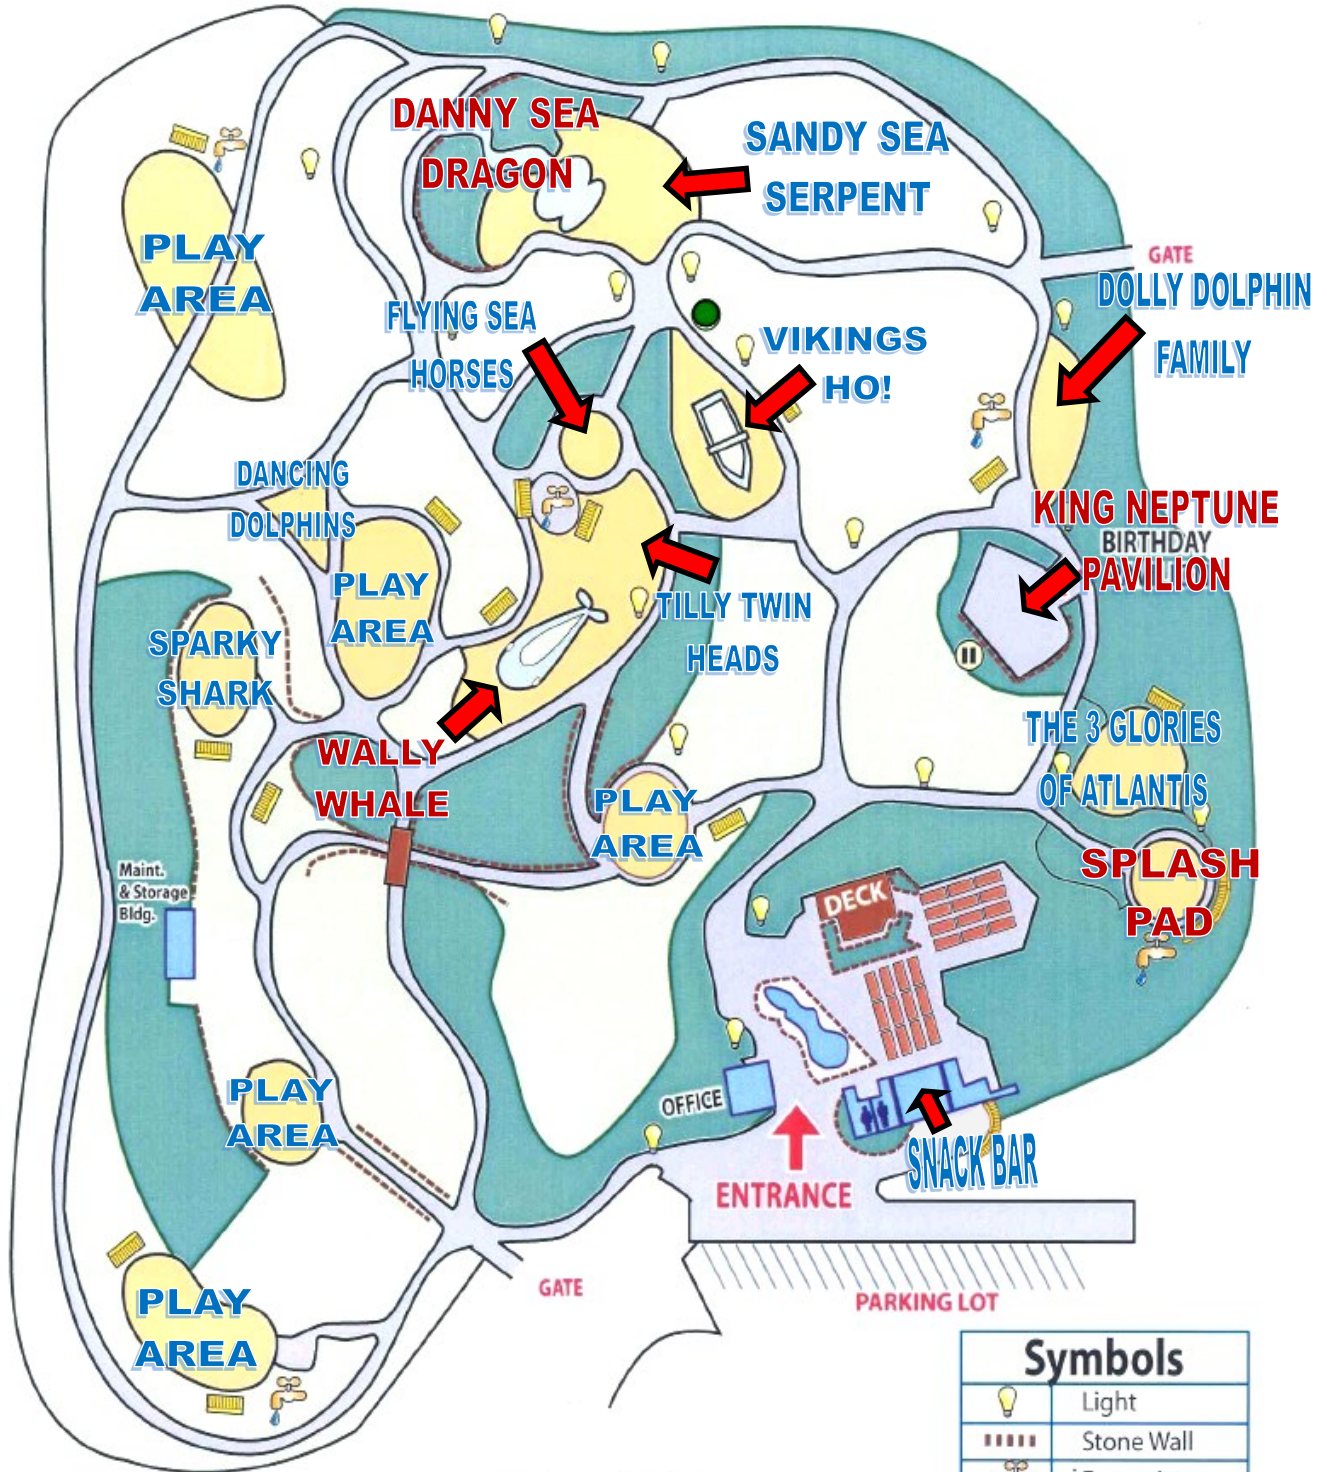

ATLANTIS PLAY CENTER

Color Code

	GRASS		PLAY AREA
	PLANTER		CEMENT

Symbols

	Light
	Stone Wall
	Fountains
	Benches
	Restrooms
	Picnic Tables
	Outlets

PLAY

**DANCING
DOLPHINS**

**PLAY
AREA**

**PLAY
AREA**

**PLAY
AREA**