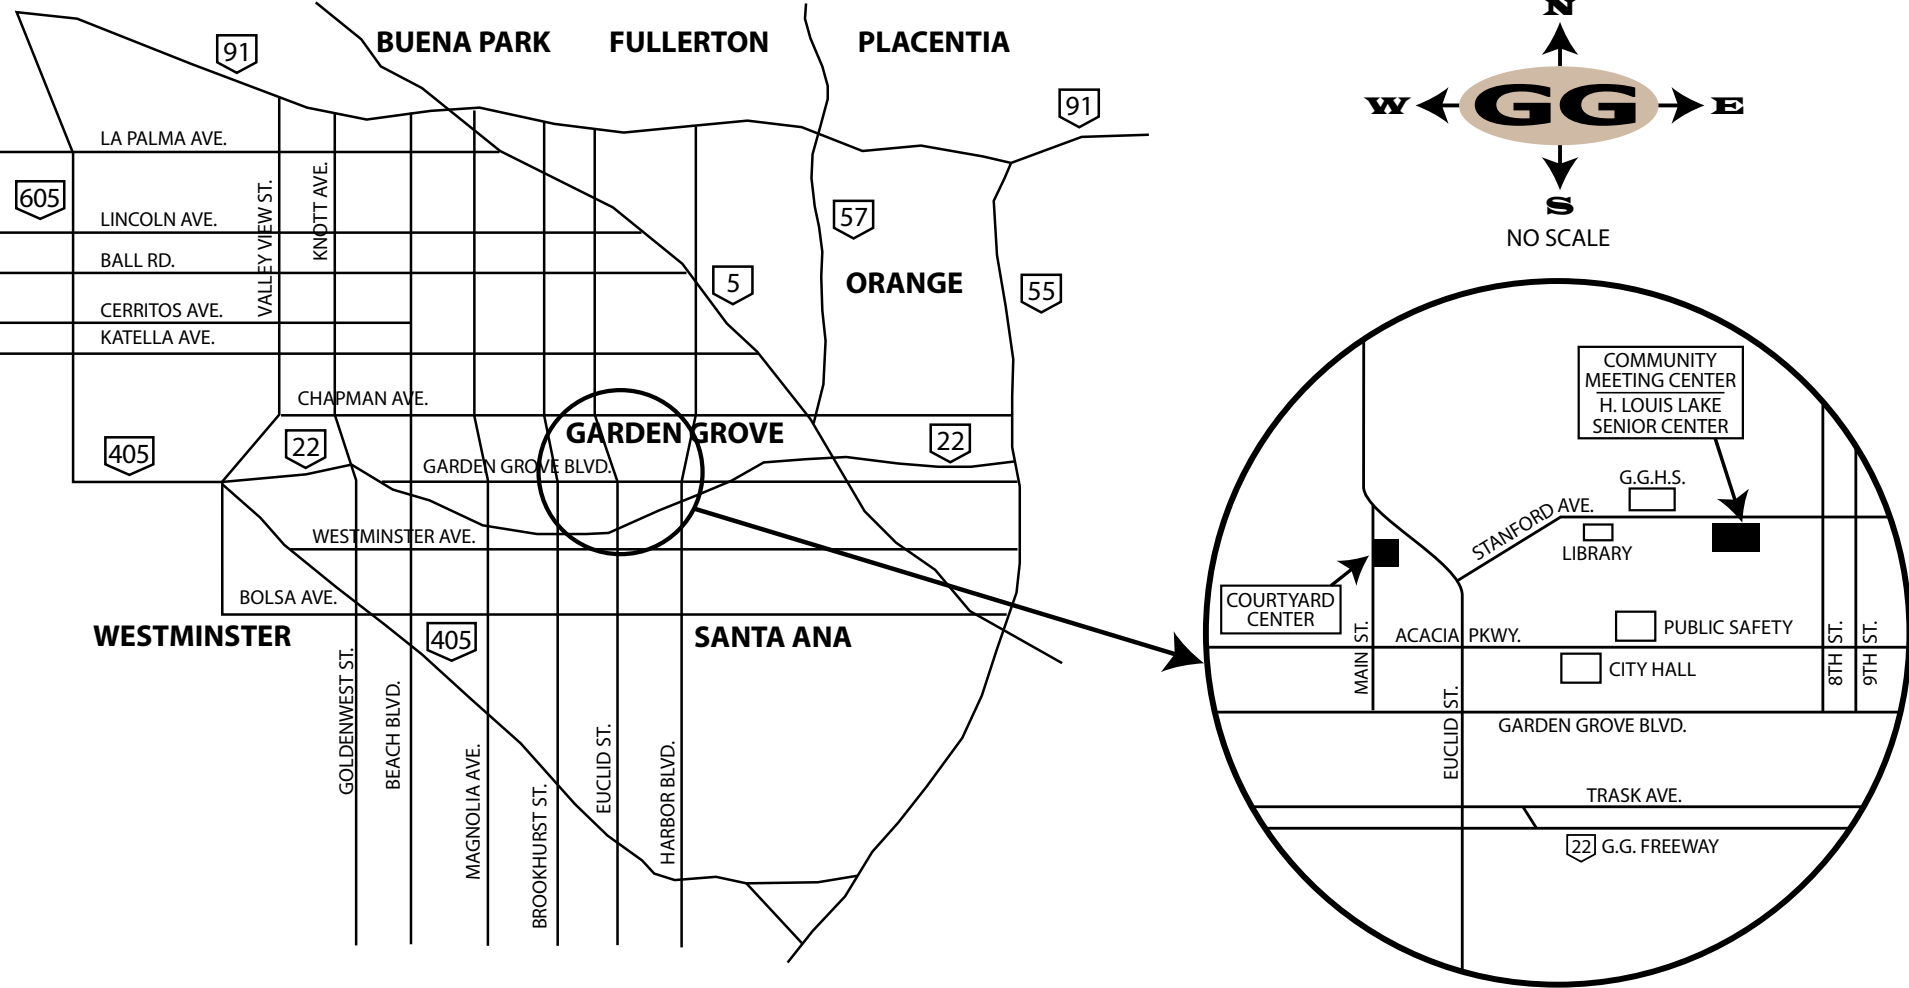

# Local Area Map

**H. Louis Lake Senior Center**  
 11300 Stanford Avenue  
 Garden Grove 92840

**Garden Grove Community Meeting Center (CMC)**  
 11300 Stanford Avenue  
 Garden Grove 92840

**Garden Grove Courtyard Center**  
 12732 Main Street  
 Garden Grove 92840

**CMC Site Information on Back**

# Garden Grove Community Meeting Center

11300 Stanford Ave., Garden Grove, CA 92840  
 (714) 741-5262 • [www.cmc.garden-grove.org](http://www.cmc.garden-grove.org)

STANFORD AVE.

EUCLID AVE.

8<sup>TH</sup> STREET

ACACIA PKWY.

-  Designated for Community Meeting Center Parking
-  Available only after 6 p.m. Monday - Friday and weekends