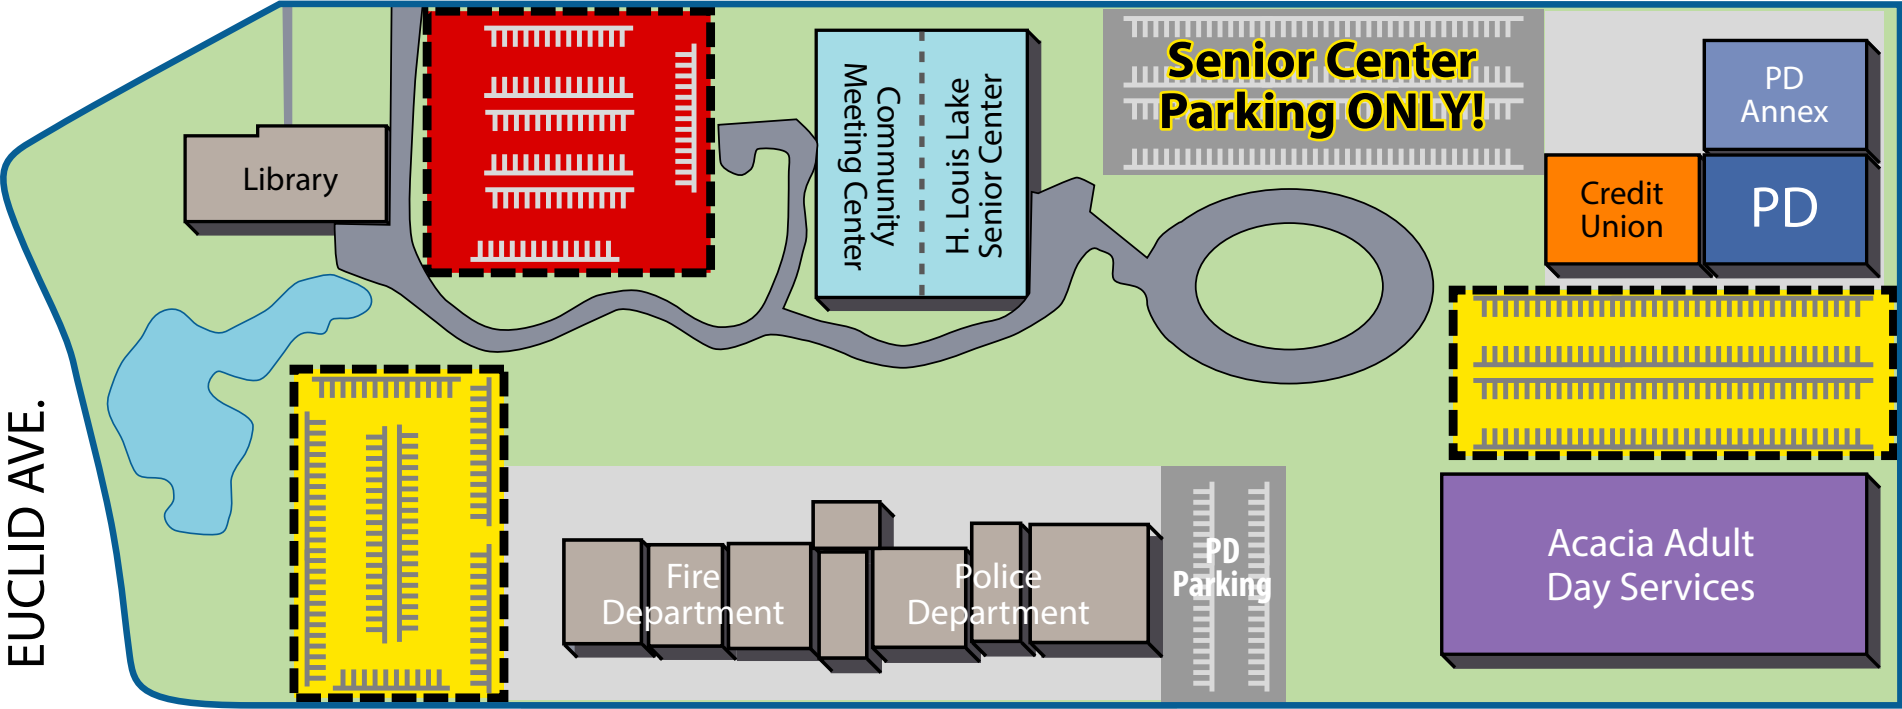

# Local Area Map

**H. Louis Lake Senior Center**  
 11300 Stanford Avenue  
 Garden Grove 92840

**Garden Grove Community Meeting Center (CMC)**  
 11300 Stanford Avenue  
 Garden Grove 92840

**Garden Grove Courtyard Center**  
 12732 Main Street  
 Garden Grove 92840

**CMC Site Information on Back**

ACACIA PKWY.

-  Designated for Community Meeting Center Parking
-  Available only after 6 p.m. Monday - Friday and weekends