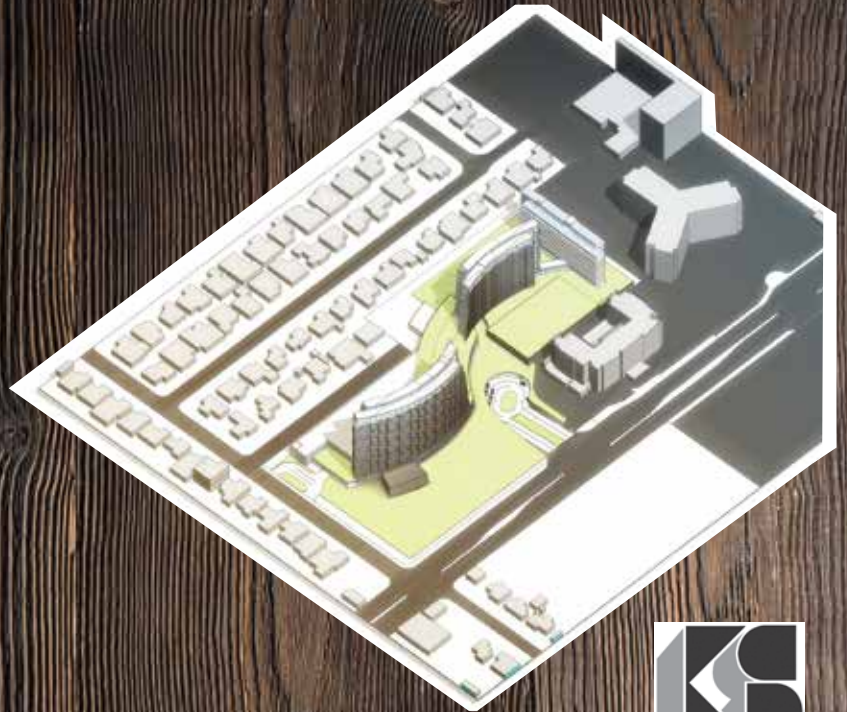

NICKELODEON RESORT

GARDEN GROVE, CA

FEATURING

- AAA Four Diamond Nickelodeon Brand Hotel & Resort
- 600+ Rooms
- 15,000 - 30,000 sf Conference and Meeting Space
- 5,000 - 15,000 sf Retail, Dining and Entertainment
- Resort Pool

GROVE
DISTRICT